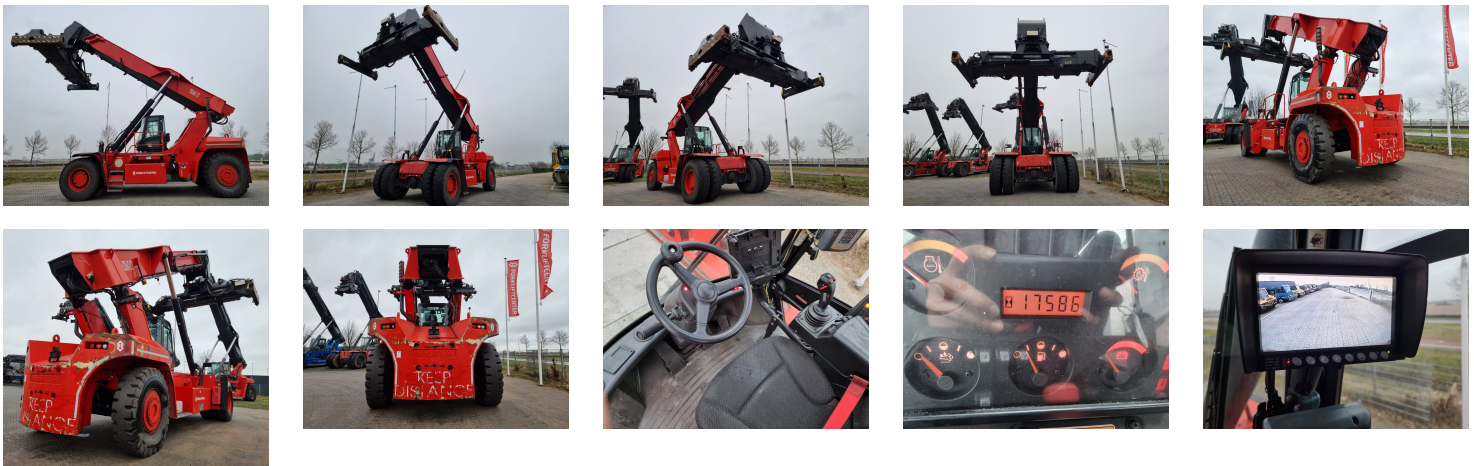

## HYSTER RS46-36CH Reach stacker

Ref.nr. :	880010443
Year	2017
Lifting capacity: :	46000kg 2nd row: 36000kg 3rd row : 19000kg
Hour meter reading :	17586 hrs
Engine :	Diesel
Load cntr of gravity:	1865 mm
Overall height:	4850 mm
Accessories:	AdBlue, Stage 4, automatic slide cabin, radio / camera, central grease + extra, full cabin, airco, heater, working lights, beacon, EPA
Lifting height :	1536 mm
Mast type :	Boom
Tires :	Air
Price:	ON REQUEST