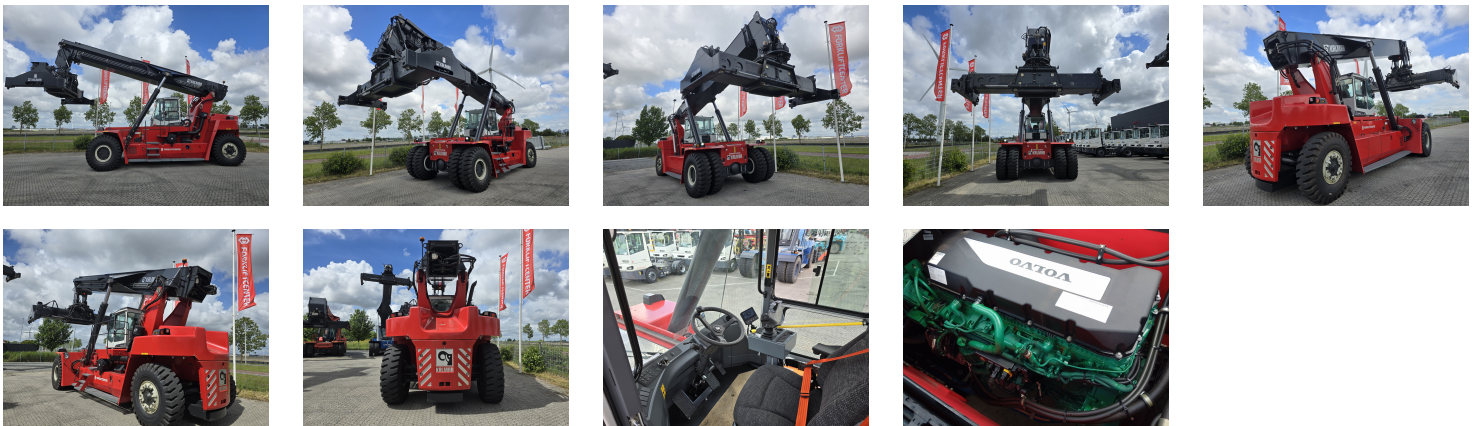

KALMAR DRU450-62S5 Reach stacker

Ref.nr. :	880010174
Year	2024
Lifting capacity :	45000kg
Hour meter reading :	Demo hrs
Engine :	Diesel
Accessories:	AdBlue, Stage 5, CE, EPA, central greasing system, airco, automatic extension attachment 20'-40' including 30' stop
Lifting height :	15100 mm
Mast type :	Boom
Tires :	
Price:	ON REQUEST