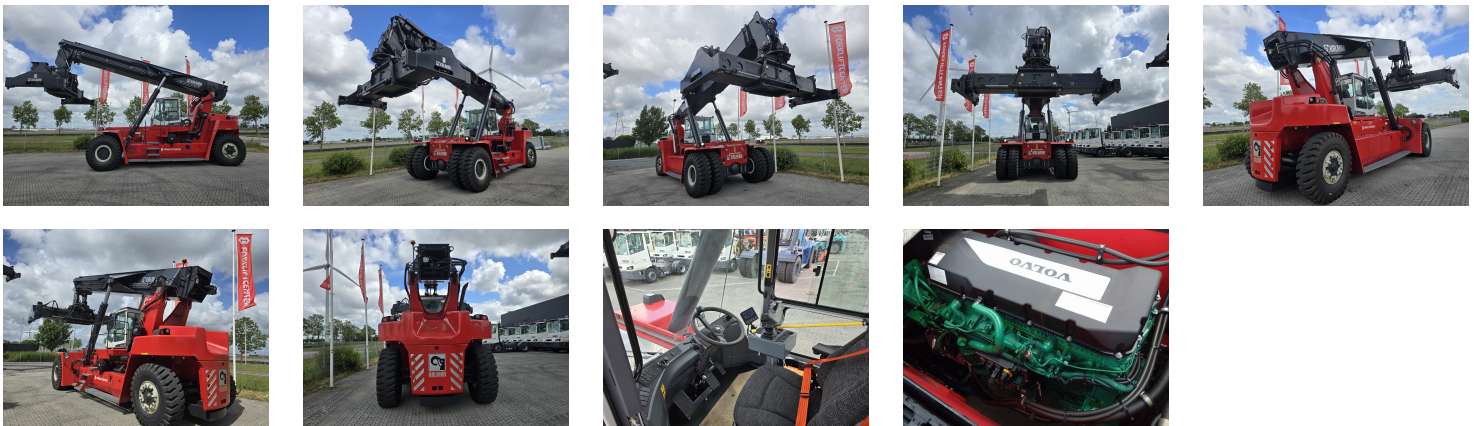

## KALMAR DRU450-62S5 Reach stacker

Ref.nr. :	880010173
Year	2024
Lifting capacity :	45000kg
Hour meter reading :	Demo hrs
Engine :	Diesel
Accessories:	AdBlue, Stage 5, CE, EPA, central greasing system, airco, automatic extension attachment 20'-40' including 30' stop
Lifting height :	15100 mm
Mast type :	
Tires :	
Price:	ON REQUEST