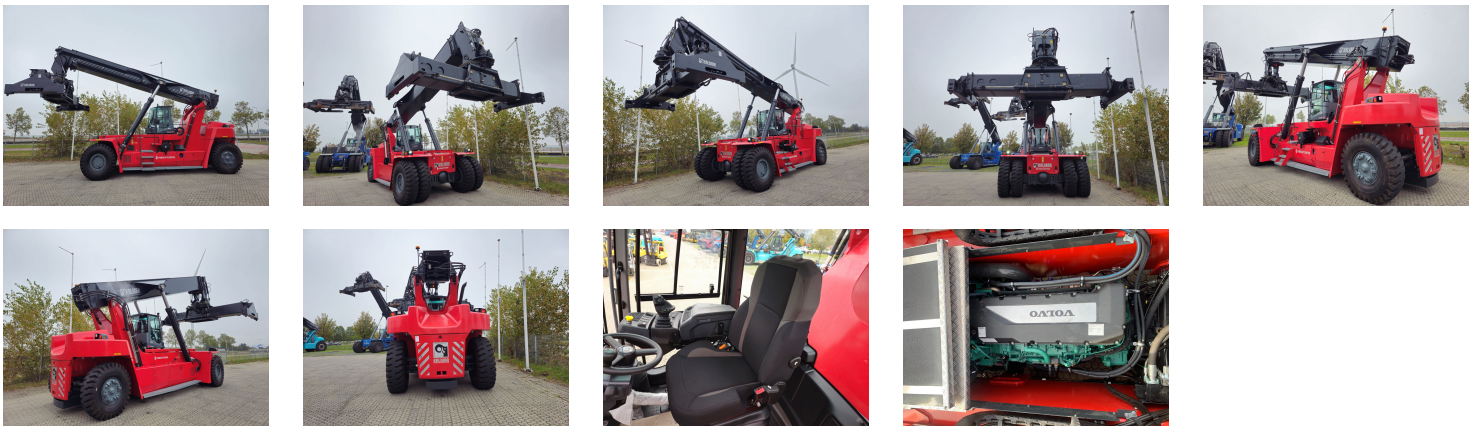

KALMAR DRG450-65S5 Reach stacker

Ref.nr. :	880009935
Year	2023
Lifting capacity :	45000kg 2nd row: 32000kg 3rd row : 16000kg
Hour meter reading :	Demo hrs
Engine :	Diesel
Overall height:	4700 mm
Accessories:	AdBlue, Stage 5, full cabin, airco, heater, radio, street + working lights, EPA
Lifting height :	15100 mm
Mast type :	Boom
Tires :	Air
Price:	ON REQUEST