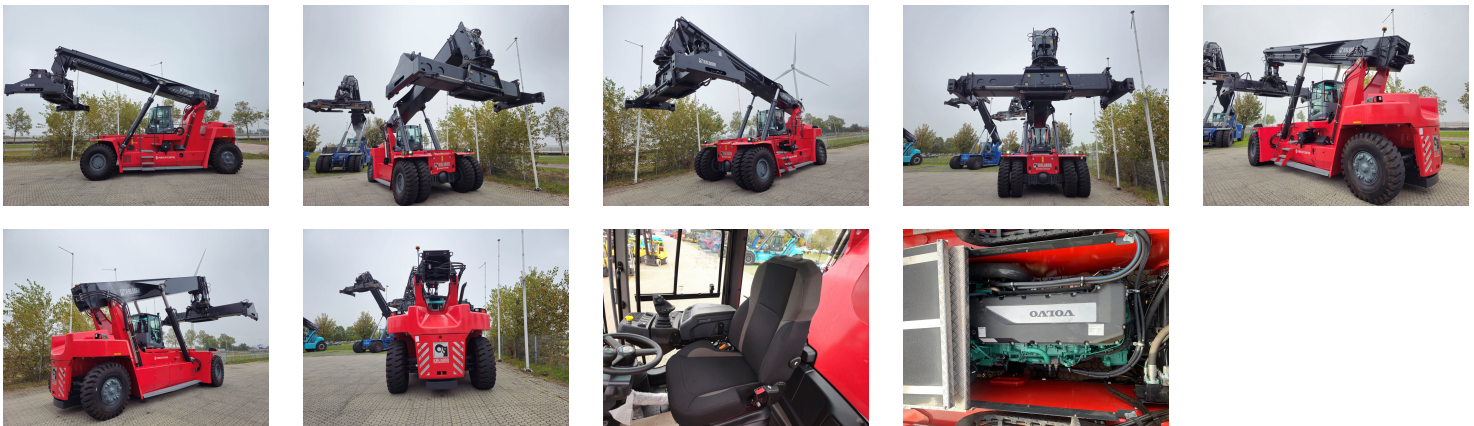

## KALMAR DRG450-65S5 Reach stacker

Ref.nr. :	880009935
Year	2023
Lifting capacity :	45000kg 2nd row: 32000kg 3rd row : 16000kg
Hour meter reading :	Demo hrs
Engine :	Diesel
Overall height:	4700 mm
Accessories:	AdBlue, Stage 5, full cabin, airco, heater, radio, street + working lights, EPA
Lifting height :	15100 mm
Mast type :	Boom
Tires :	Air
Price:	ON REQUEST