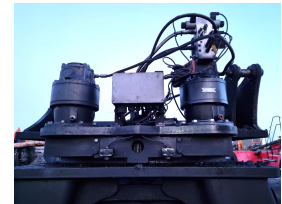

ELME Spreader 817-18953 Spreaders

Ref.nr. :	880010446
Year	2016
Lifting capacity: :	45000kg
Hour meter reading :	hrs
Engine :	
Lifting height :	0
Mast type :	
Tires :	
Price:	ON REQUEST

all rights reserved Forkliftcenter B.V.