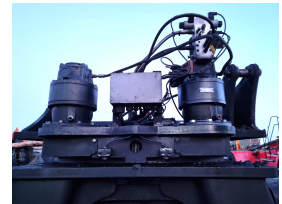

## ELME Spreader 817-18953 Spreaders

Ref.nr. :	880010446
Year	2016
Lifting capacity: :	45000kg
Hour meter reading :	hrs
Engine :	
Lifting height :	0
Mast type :	
Tires :	
Price:	ON REQUEST

all rights reserved Forkliftcenter B.V.