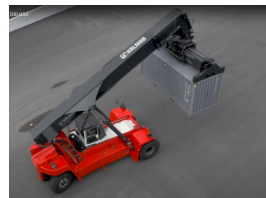

KALMAR DRU450-62S5 Reach stacker

Ref.nr. :	880009347
Year	2024
Lifting capacity :	45000kg 2nd row: 31000kg 3rd row : 15000kg
Hour meter reading :	Demo hrs
Engine :	Diesel
Accessories:	No CE, Stage 3A, cabin, airco, heater, working lights
Lifting height :	15100 mm
Mast type :	Telescopic
Tires :	Air
Price:	ON REQUEST