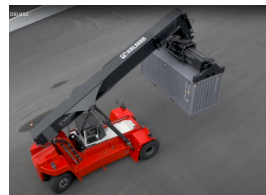

KALMAR DRU450-62S5 Reach stacker

Ref.nr. :	880009347
Year	2024
Lifting capacity :	45000kg 2nd row: 31000kg 3rd row : 15000kg
Hour meter reading :	Demo hrs
Engine :	Diesel
Accessories:	No CE, Stage 3A, cabin, airco, heater, working lights
Lifting height :	15100 mm
Mast type :	Telescopic
Tires :	Air
Price:	ON REQUEST