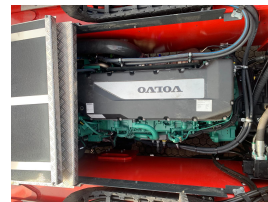

## KALMAR DRG450-65S5 Reach stacker

Ref.nr. :	880009934
Year	2023
Lifting capacity :	45000kg 2nd row: 32000kg 3rd row : 16000kg
Hour meter reading :	Demo hrs
Engine :	Diesel
Overall height:	4700 mm
Accessories:	AdBlue, Stage 5, full cabin, airco, heater, radio, street + working lights, EPA
Lifting height :	15100 mm
Mast type :	Boom
Tires :	Air
Price:	ON REQUEST