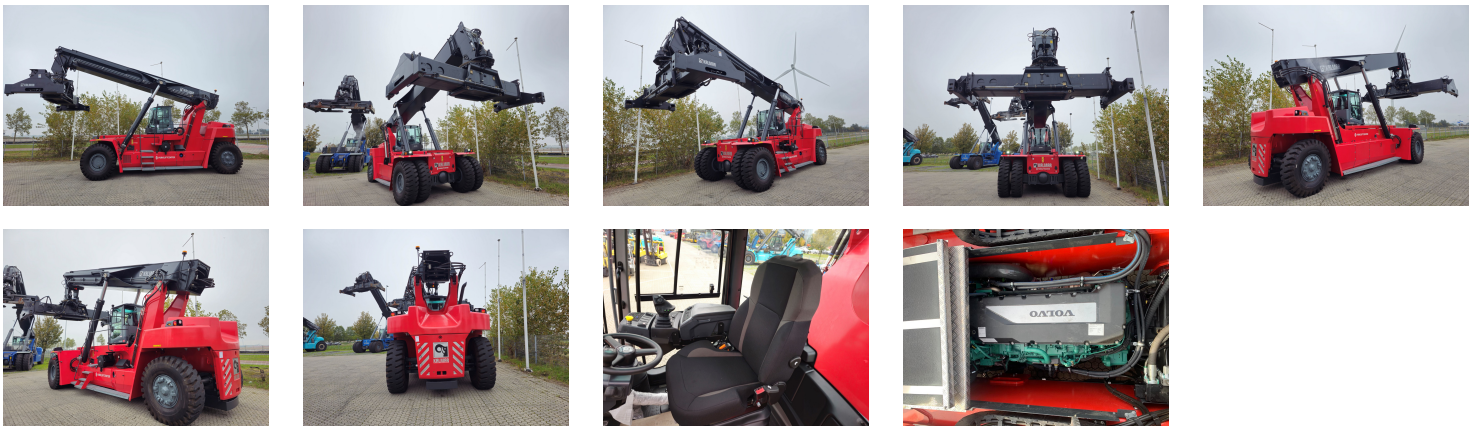

KALMAR DRG450-65S5 Reach stacker

Ref.nr. :	880009934
Year	2023
Lifting capacity :	45000kg 2nd row: 32000kg 3rd row : 16000kg
Hour meter reading :	Demo hrs
Engine :	Diesel
Overall height:	4700 mm
Accessories:	AdBlue, Stage 5, full cabin, airco, heater, radio, street + working lights, EPA
Lifting height :	15100 mm
Mast type :	Boom
Tires :	Air
Price:	ON REQUEST