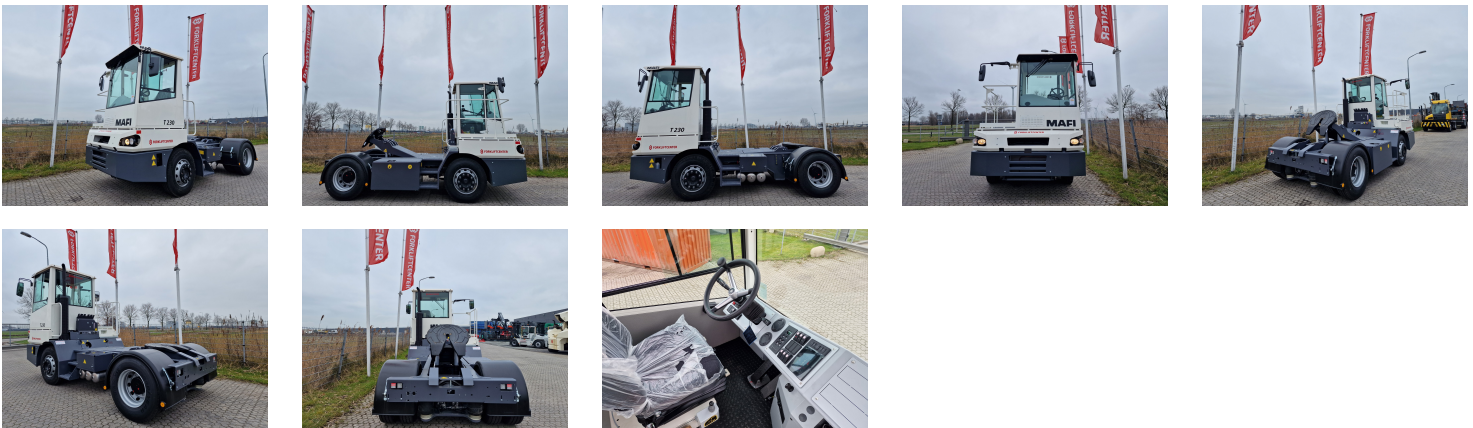

MAFI T230 Tow Tractor Yard

Ref.nr. :	810008069
Year	2025
Lifting capacity :	32000kg
Hour meter reading :	Demo hrs
Engine :	Diesel
Overall height:	3260 mm
Accessories:	No CE, Stage 3A, full cabin, airco, heater, beacon
Lifting height :	1630 mm
Mast type :	5th Wheel
Tires :	Air
Price:	ON REQUEST