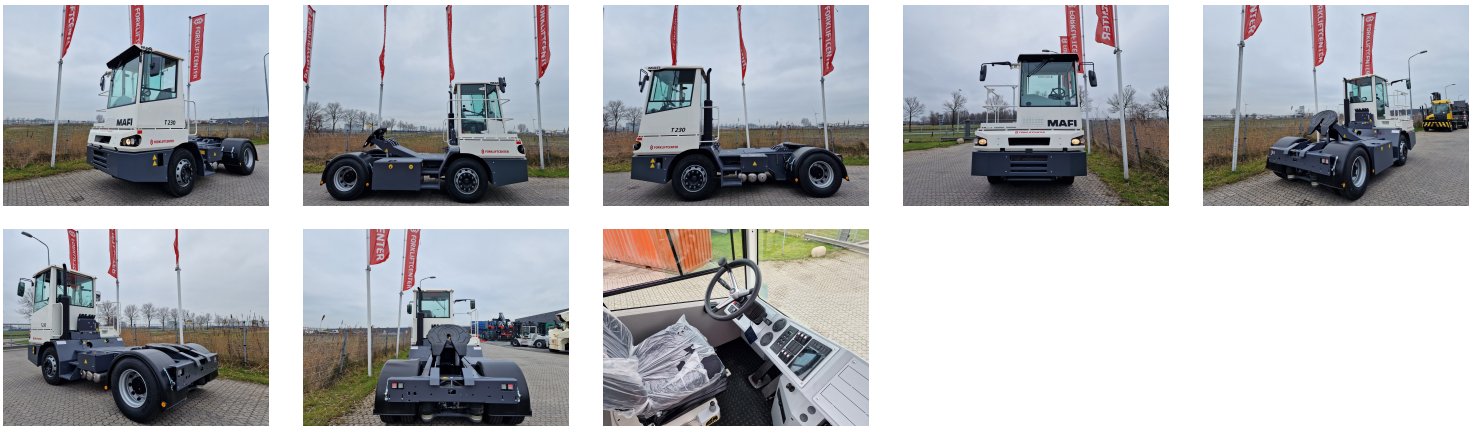

MAFI T230 Tow Tractor Yard

| | |
|----------------------|--|
| Ref.nr. : | 810008069 |
| Year | 2025 |
| Lifting capacity : | 32000kg |
| Hour meter reading : | Demo hrs |
| Engine : | Diesel |
| Overall height: | 3260 mm |
| Accessories: | No CE, Stage 3A, full cabin, airco, heater, beacon |
| Lifting height : | 1630 mm |
| Mast type : | 5th Wheel |
| Tires : | Air |
| Price: | ON REQUEST |