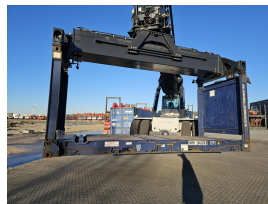

CIMC Flatrack 20FT 122CSLI20A Other

Ref.nr. :	880010431
Year	2013
Lifting capacity: :	34000kg
Hour meter reading :	hrs
Engine :	
Overall height:	2590 mm
Lifting height :	0
Mast type :	
Tires :	
Price:	ON REQUEST