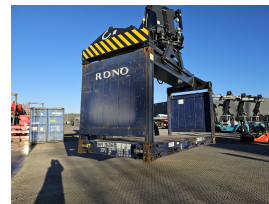

CIMC Flatrack 20FT 122CSLI20A Other

Ref.nr. :	880010422
Year	2013
Lifting capacity :	34000kg
Hour meter reading :	hrs
Engine :	
Overall height:	2590 mm
Lifting height :	0
Mast type :	
Tires :	
Price:	ON REQUEST