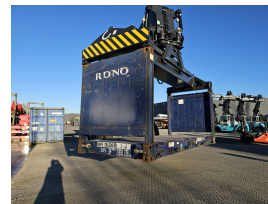

CIMC Flatrack 20FT 122CSLI20A Other

Ref.nr. :	880010422
Year	2013
Lifting capacity :	34000kg
Hour meter reading :	hrs
Engine :	
Overall height:	2590 mm
Lifting height :	0
Mast type :	
Tires :	
Price:	ON REQUEST