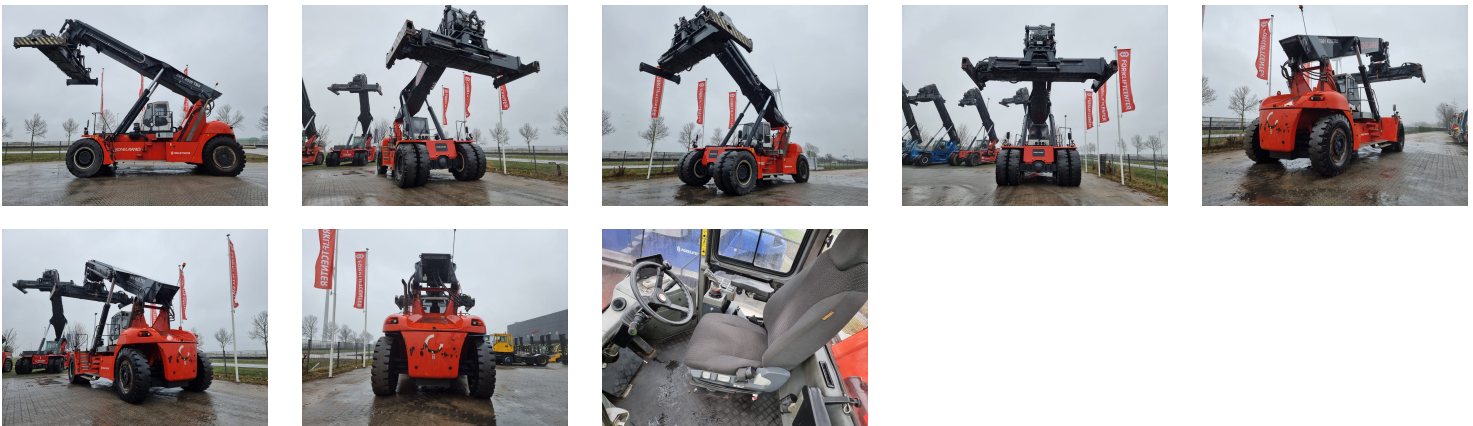

SMV 4535 TB5 Reach stacker

Ref.nr. :	880010253
Year	2014
Lifting capacity :	45000kg 2nd row: 35000kg 3rd row : 20000kg
Hour meter reading :	19506 hrs
Engine :	Diesel
Accessories:	AdBlue, Stage 3B, electric slide full cabin, central grease, airco, heater, street + working lights
Lifting height :	15400 mm
Mast type :	Boom
Tires :	Air
Price:	ON REQUEST