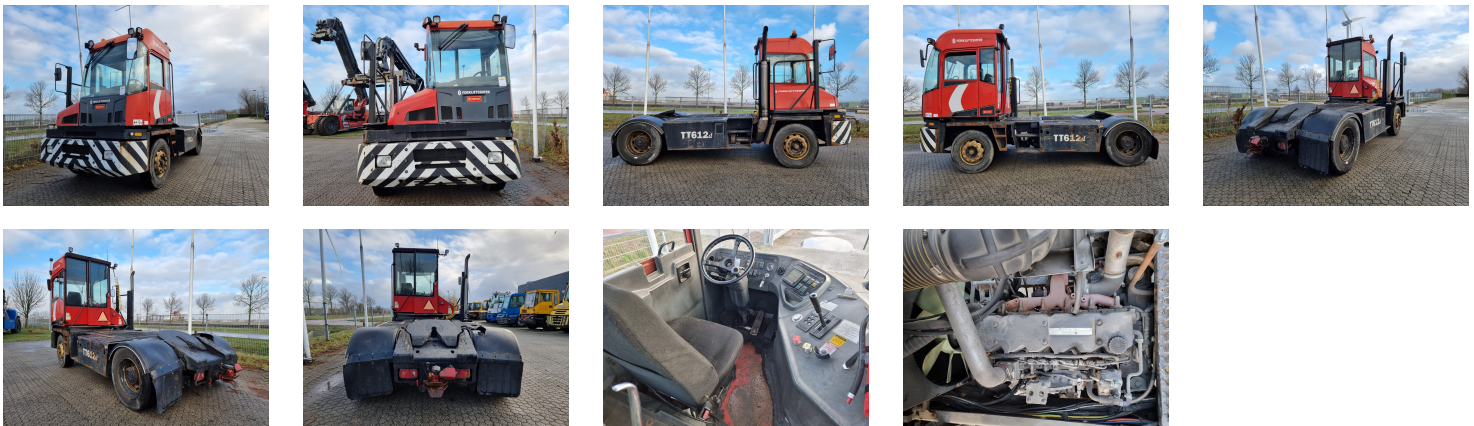

KALMAR TT612d Tow Tractor Yard

| | |
|----------------------|--|
| Ref.nr. : | 880010412 |
| Year | 2010 |
| : | |
| Hour meter reading : | 15463 hrs |
| Engine : | Diesel |
| Overall height: | 3200 mm |
| Accessories: | Stage 3, full cabin, heater, street + working lights, radio, beacon, EPA |
| Lifting height : | 1000 mm |
| Mast type : | 5th Wheel |
| Tires : | Air |
| Price: | ON REQUEST |