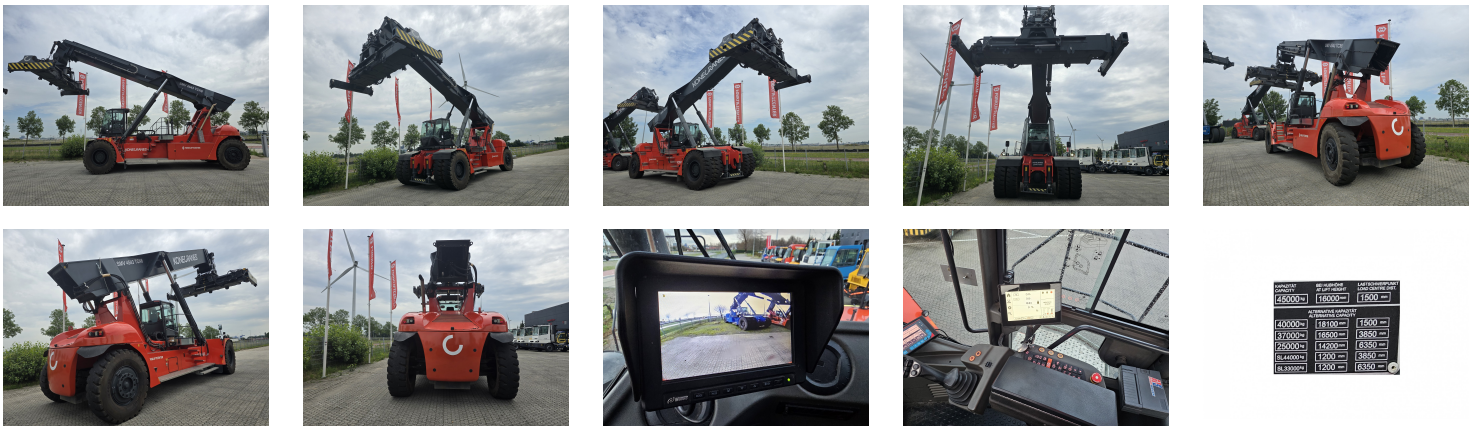

SMV 4543 TC6 Reach stacker

Ref.nr. :	880010286
Year	2017
Lifting capacity :	45000kg 2nd row: 37000kg 3rd row : 25000kg
Hour meter reading :	3964 hrs
Engine :	Diesel
Overall height:	5050 mm
Accessories:	AdBlue, Stage 4, full cabin, airco, heater, radio / reverse camera, street + working lights, beacon
Lifting height :	16000 mm
Mast type :	Boom
Tires :	Air
Price:	ON REQUEST