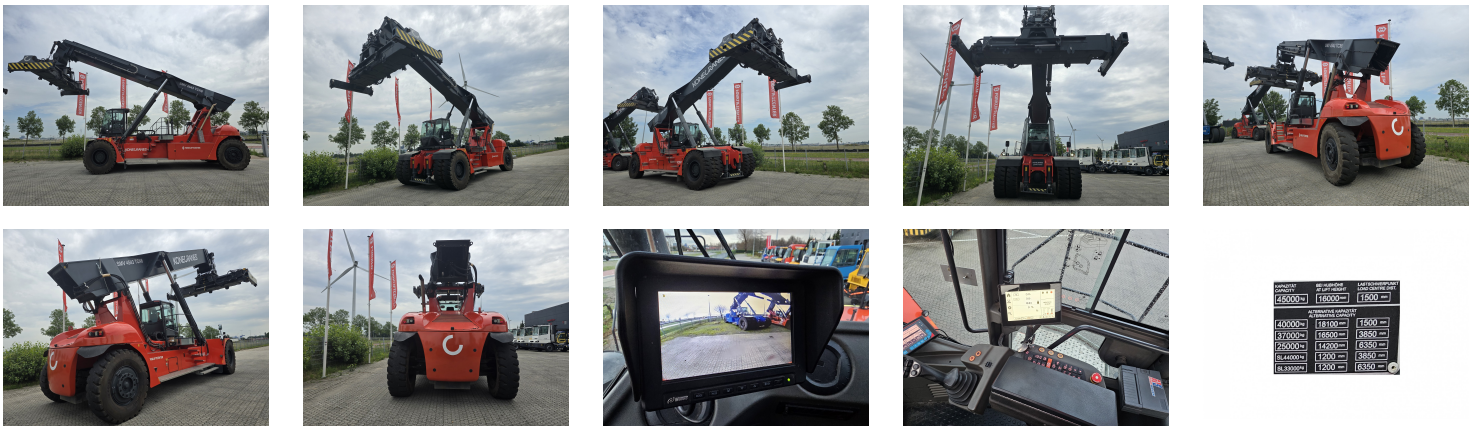

Ref.nr. :	880010286
Year	2017
Lifting capacity :	45000kg 2nd row: 37000kg 3rd row : 25000kg
Hour meter reading :	3964 hrs
Engine :	Diesel
Overall height:	5050 mm
Accessories:	AdBlue, Stage 4, full cabin, airco, heater, radio / reverse camera, street + working lights, beacon
Lifting height :	16000 mm
Mast type :	Boom
Tires :	Air
Price:	ON REQUEST

all rights reserved Forkliftcenter B.V.