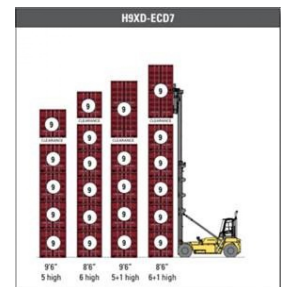

Mast Hyster empty Masts

Ref.nr. :	880010394
Year	NEW
Lifting capacity :	9000kg
Hour meter reading :	hrs
Engine :	
Accessories:	Mast Empty Handler 6-High (8'6") for series E214 & F214, Hyster Partnumber 4132635, including hydraulic hoses, electric leads and chains
Lifting height :	13850 mm
Mast type :	Duplex
Tires :	
Price:	ON REQUEST