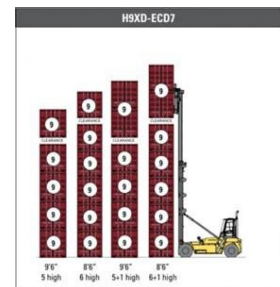

Mast Hyster empty Masts

Ref.nr. :	880010393
Year	NEW
Lifting capacity: :	9000kg
Hour meter reading :	hrs
Engine :	
Accessories:	Mast Empty Handler 6-High (8'6") for series E214 & F214, Hyster partsnumber 4132635 including hydraulic hoses, electric leads and chains
Lifting height :	13850 mm
Mast type :	Duplex
Tires :	
Price:	ON REQUEST