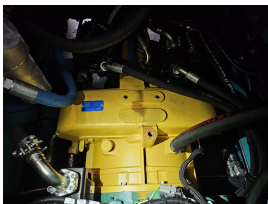

SMV 4632 TC5 Reach stacker

Ref.nr. :	880009559
Year	2023
Lifting capacity :	45000kg 2nd row: 32000kg 3rd row : 17000kg
Hour meter reading :	Demo hrs
Engine :	Diesel
Overall height:	4630 mm
Accessories:	AdBlue, Stage 5, full cabin, airco, heater, street + working lights, beacon
Lifting height :	15200 mm
Mast type :	Boom
Tires :	Air
Price:	ON REQUEST