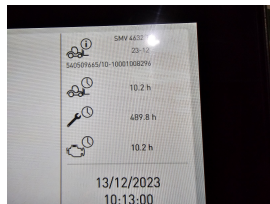

SMV 4632 TC5 Reach stacker

Ref.nr. :	880009559
Year	2023
Lifting capacity :	45000kg 2nd row: 32000kg 3rd row : 17000kg
Hour meter reading :	Demo hrs
Engine :	Diesel
Overall height:	4630 mm
Accessories:	AdBlue, Stage 5, full cabin, airco, heater, street + working lights, beacon
Lifting height :	15200 mm
Mast type :	Boom
Tires :	Air
Price:	ON REQUEST