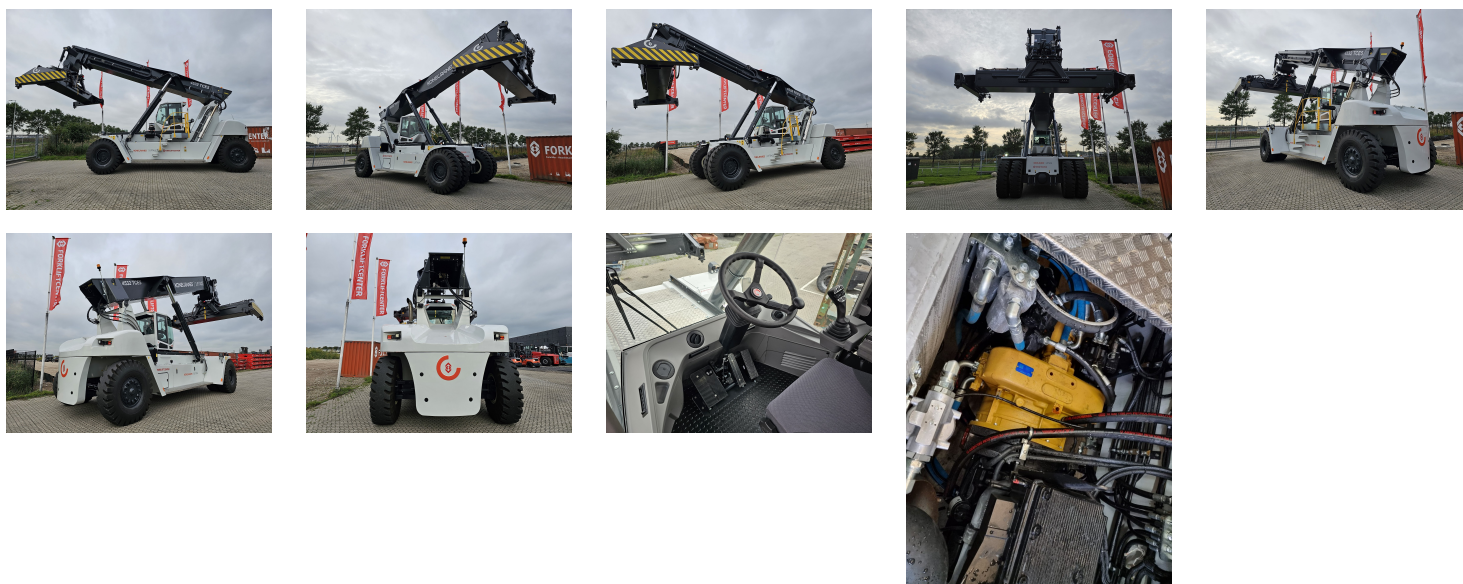

## KONECRANES LIFTACE 4532 TCE5 Reach stacker

|                      |  |
|----------------------|--|
| Ref.nr. :            | 880009555  |
| Year                 | 2023   |
| Lifting capacity: :  | 45000kg 2nd row: 32000kg 3rd row : 17000kg                         |
| Hour meter reading : | Demo hrs   |
| Engine :             | Diesel   |
| Overall height:      | 4530 mm  |
| Accessories:         | Stage 3A, full cabin, heater, street + working lights, beacon, EPA |
| Lifting height :     | 15200 mm   |
| Mast type :          | Boom   |
| Tires :              | Air  |
| Price:               | ON REQUEST   |