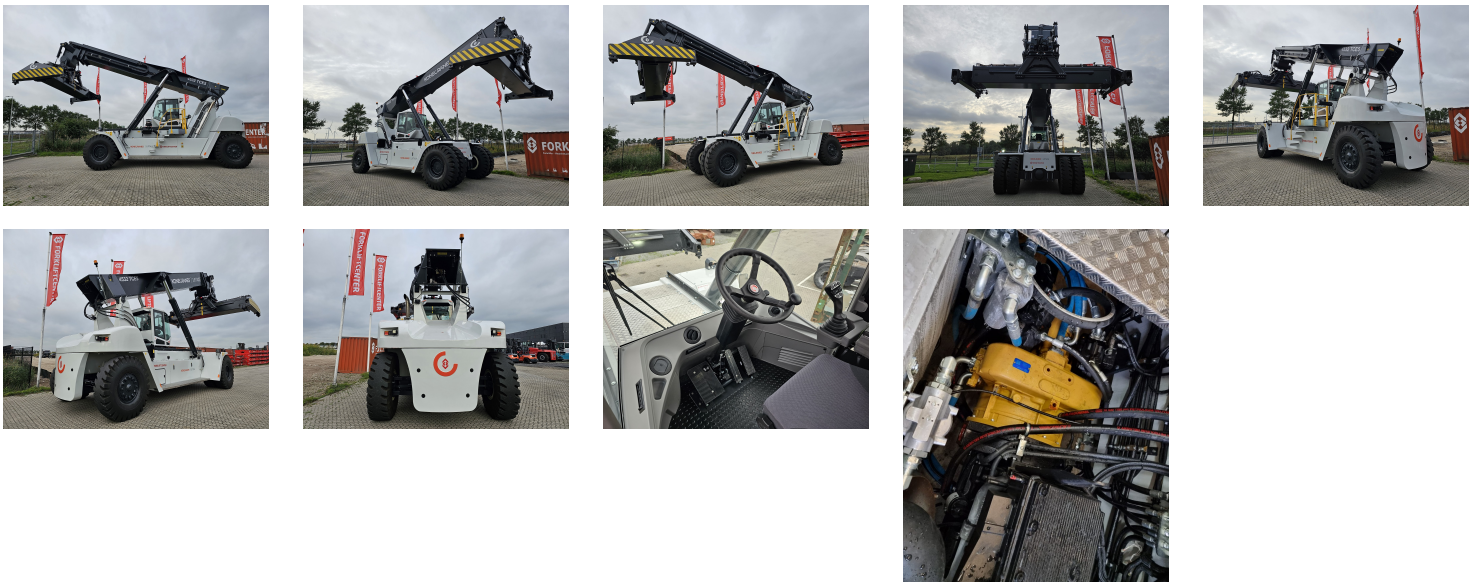

## KONECRANES LIFTACE 4532 TCE5 Reach stacker

Ref.nr. :	880009555
Year	2023
Lifting capacity: :	45000kg 2nd row: 32000kg 3rd row : 17000kg
Hour meter reading :	Demo hrs
Engine :	Diesel
Overall height:	4530 mm
Accessories:	Stage 3A, full cabin, heater, street + working lights, beacon, EPA
Lifting height :	15200 mm
Mast type :	Boom
Tires :	Air
Price:	ON REQUEST