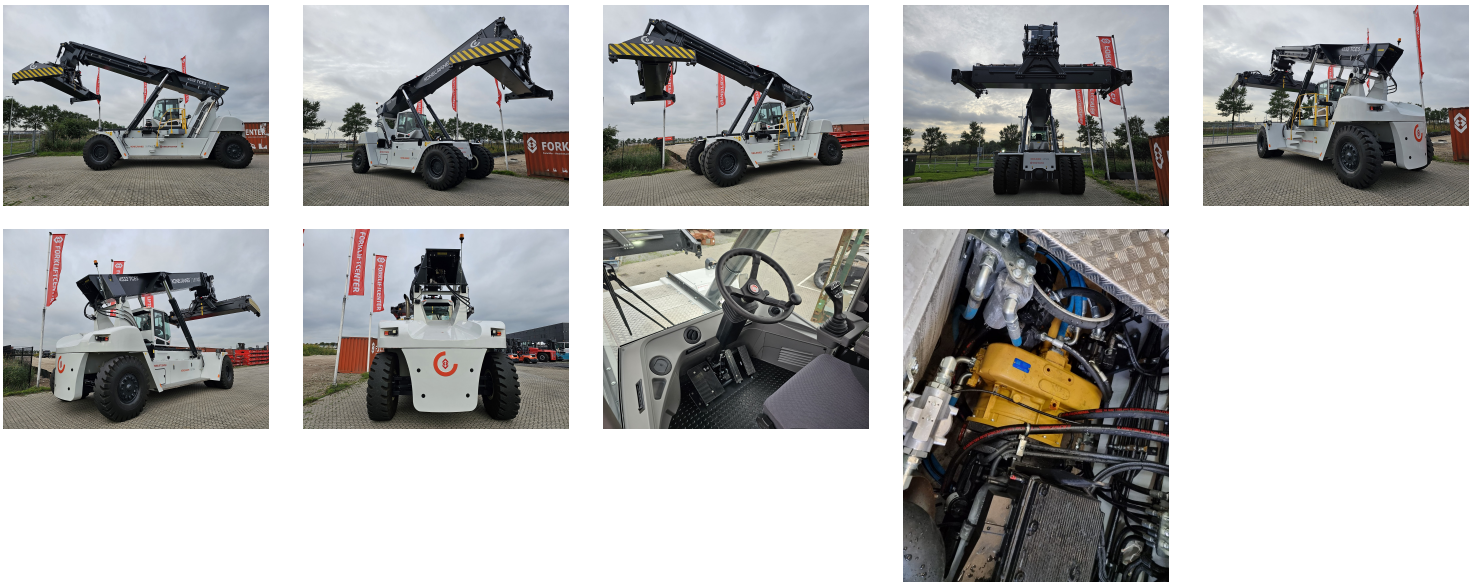

KONECRANES LIFTACE 4532 TCE5 Reach stacker

Ref.nr. :	880009555
Year	2023
Lifting capacity: :	45000kg 2nd row: 32000kg 3rd row : 17000kg
Hour meter reading :	Demo hrs
Engine :	Diesel
Overall height:	4530 mm
Accessories:	Stage 3A, full cabin, heater, street + working lights, beacon, EPA
Lifting height :	15200 mm
Mast type :	Boom
Tires :	Air
Price:	ON REQUEST