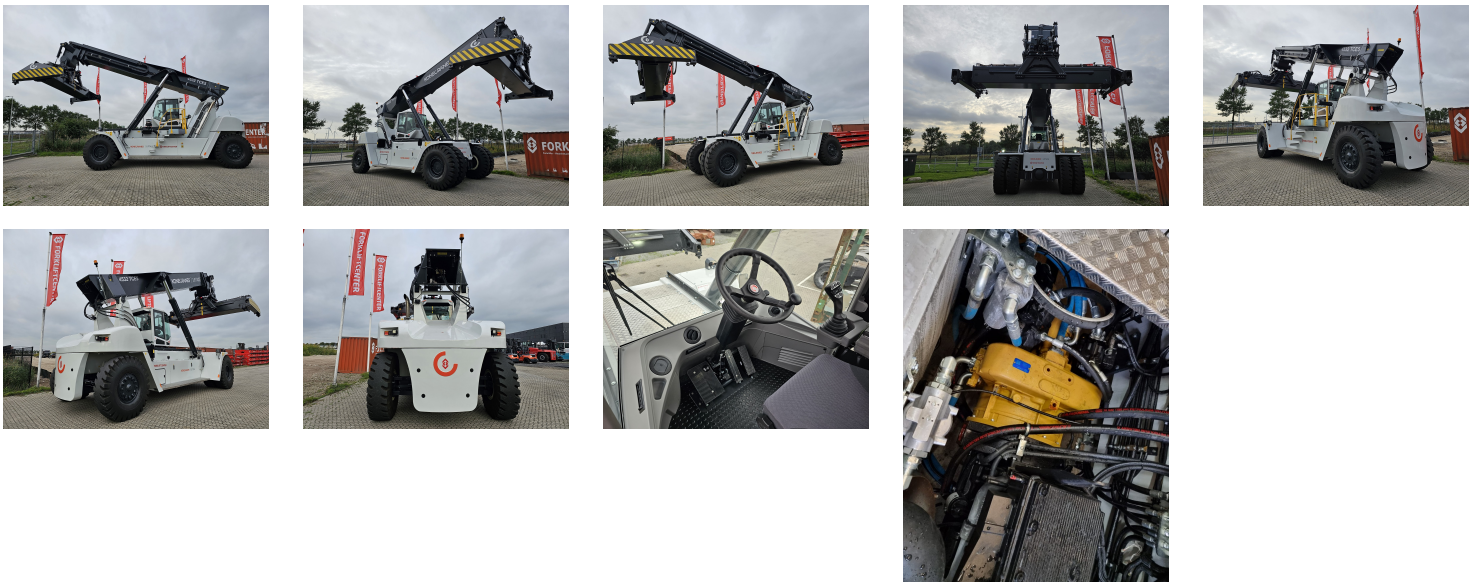

## KONECRANES LIFTACE 4532 TCE5 Reach stacker

Ref.nr. :	880009555
Year	2023
Lifting capacity: :	45000kg 2nd row: 32000kg 3rd row : 17000kg
Hour meter reading :	Demo hrs
Engine :	Diesel
Overall height:	4530 mm
Accessories:	Stage 3A, full cabin, heater, street + working lights, beacon, EPA
Lifting height :	15200 mm
Mast type :	Boom
Tires :	Air
Price:	ON REQUEST