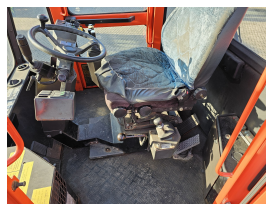

KALMAR DCB32 RoRo 4 Whl Counterbalanced Forklift >10t

Ref.nr. :	880010320
Year	2000
Lifting capacity :	32000kg
Hour meter reading :	2687 hrs
Engine :	DIESEL
Load cntr of gravity:	1200 mm
Overall height:	2800 mm
Fork length:	2400 mm
Accessories:	Stage 3, EPA, full cabin, airco, heater, street + working lights, beacon, PTC, sidseshift + forkpositioner
Lifting height :	3200 mm
Mast type :	Duplex
Tires :	Air
freelift	1550 mm
Price:	ON REQUEST