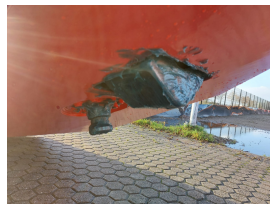

## SEACOM Gooseneck SH36 XT Gooseneck

Ref.nr. :	880010187
Year	2023
Lifting capacity :	36000kg
Hour meter reading :	hrs
Engine :	
Lifting height :	0
Mast type :	
Tires :	
Price:	ON REQUEST

all rights reserved Forkliftcenter B.V.