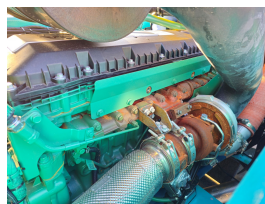

SMV 33-1200C 4 Whl Counterbalanced Forklift >10t

Ref.nr. :	880009554
Year	2023
Lifting capacity :	33000kg
Hour meter reading :	Demo hrs
Engine :	Diesel
Load cntr of gravity:	1200 mm
Overall height:	4260 mm
Fork length:	2400 mm
Accessories:	AdBlue, Stage 5, sideshift + forkpositioner, full cabin, airco, heater, street + working lights, beacon
Lifting height :	4500 mm
Mast type :	Duplex
Tires :	Air
Price:	ON REQUEST