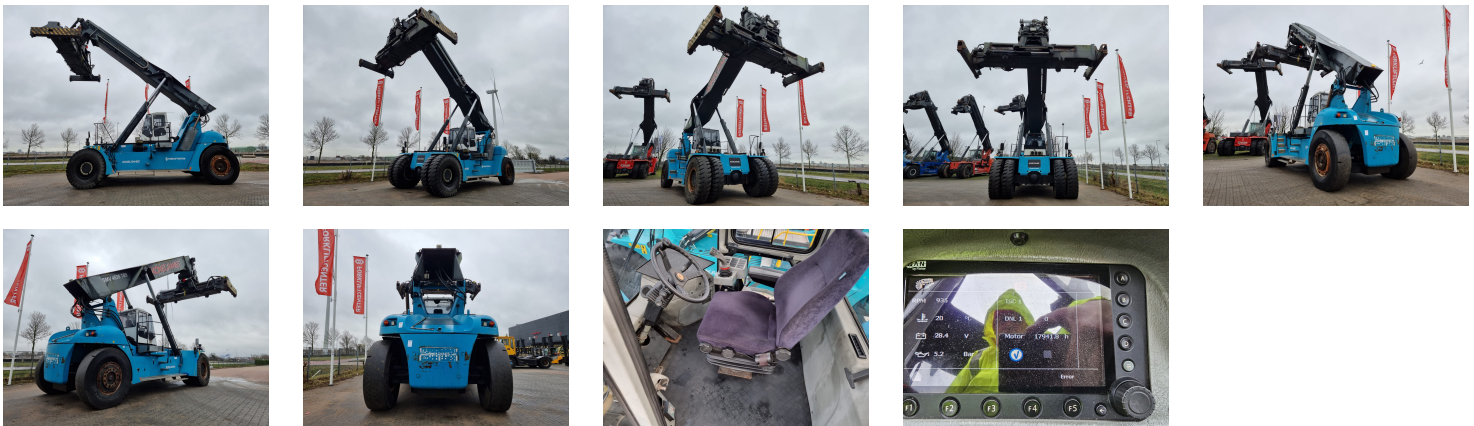

SMV 4535 TB5 Reach stacker

Ref.nr. :	880010275
Year	2008
Lifting capacity :	45000kg 2nd row: 35000kg 3rd row : 20000kg
Hour meter reading :	17942 hrs
Engine :	Diesel
Overall height:	4750 mm
Accessories:	Full cabin, airco, heater, street + working lights, beacon
Lifting height :	15400 mm
Mast type :	Boom
Tires :	Air
Price:	ON REQUEST