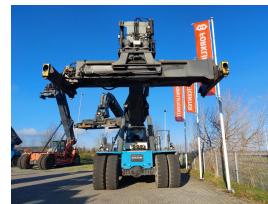

SMV SC 4531TB5 Reach stacker

Ref.nr. :	880010337
Year	2006
Lifting capacity :	45000kg 2nd row: 31000kg 3rd row : 16000kg
Hour meter reading :	16497 hrs
Engine :	Diesel
Load cntr of gravity:	2000 mm
Overall height:	4500 mm
Accessories:	Reverse camera, central greasing on spreader only, hydro cabin slide, airco, heater, street + working lights, beacon
Lifting height :	15300 mm
Mast type :	
Tires :	Air
Price:	ON REQUEST