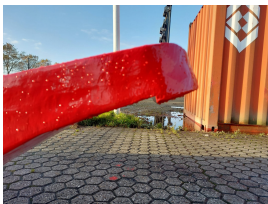

## SEACOM Gooseneck SH36 XT.2".12mm Gooseneck

Ref.nr. :	880010182
Year	2023
Lifting capacity :	36000kg
Hour meter reading :	hrs
Engine :	
Overall height:	1620 mm
Lifting height :	0
Mast type :	
Tires :	
Price:	ON REQUEST