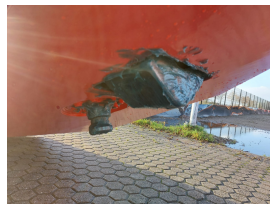

## SEACOM Gooseneck SH36 XT.2".12mm Gooseneck

Ref.nr. :	880010182
Year	2023
Lifting capacity :	36000kg
Hour meter reading :	hrs
Engine :	
Overall height:	1620 mm
Lifting height :	0
Mast type :	
Tires :	
Price:	ON REQUEST