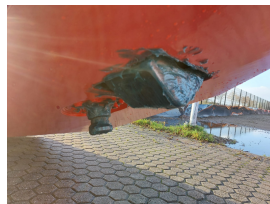

SEACOM Gooseneck SH36 XT.2".12mm Gooseneck

Ref.nr. :	880010182
Year	2023
Lifting capacity :	36000kg
Hour meter reading :	hrs
Engine :	
Overall height:	1620 mm
Lifting height :	0
Mast type :	
Tires :	
Price:	ON REQUEST