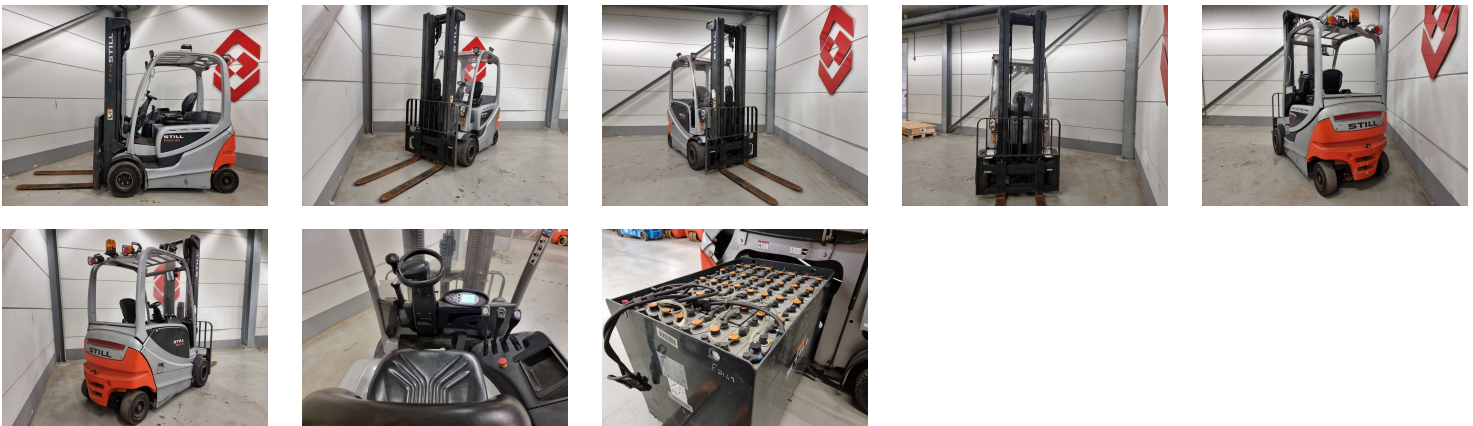

STILL RX 60-25 4 Whl Counterbalanced Forklift

Ref.nr. :	880009975
Year	2017
Lifting capacity: :	2500kg
Hour meter reading :	8150 hrs
Engine :	ELECTRIC
Load cntr of gravity:	600 mm
Overall height:	2695 mm
Fork length:	1220 mm
Accessories:	Sideshift, Red line side, working lights, beacon, bluespot
Lifting height :	6040 mm
Mast type :	Triplex
Tires :	SE
freelift	2745 mm
Price:	ON REQUEST