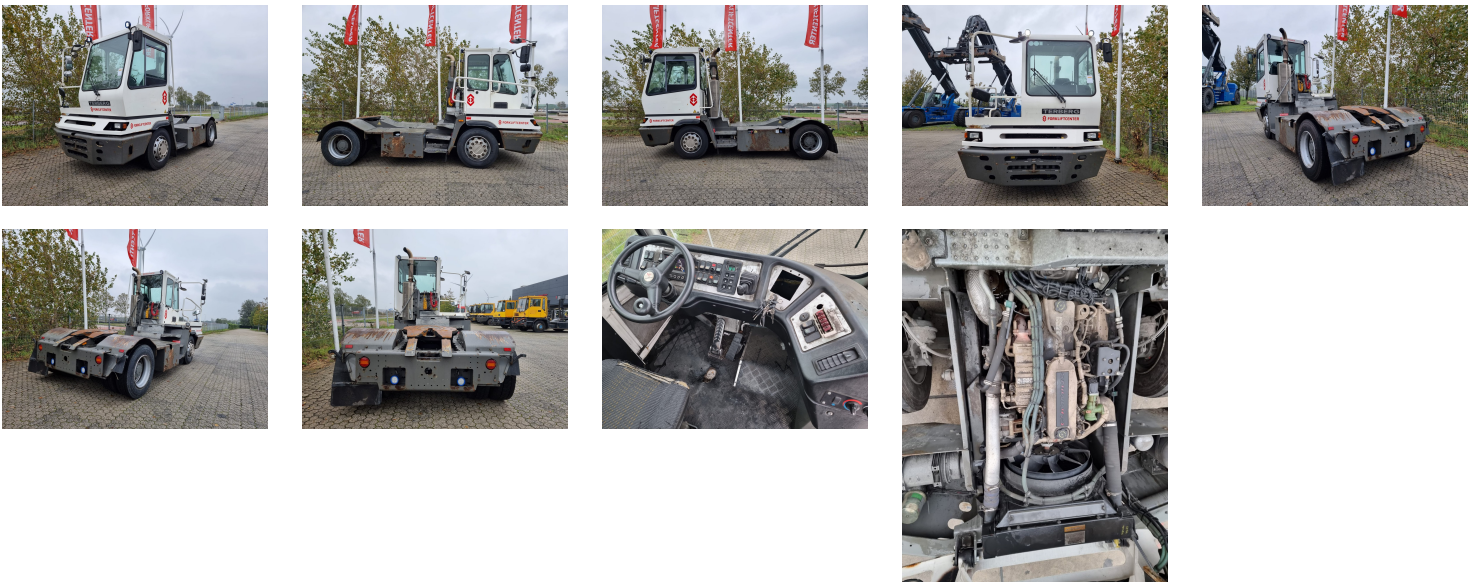

TERBERG YT182 Tow Tractor Yard

Ref.nr. :	880010256
Year	2015
Lifting capacity: :	27000kg
Hour meter reading :	8889 hrs
Engine :	DIESEL
Overall height:	2900 mm
Accessories:	AdBlue, Stage 3B, radio, full cabin, heater, street + working lights, beacon
Lifting height :	1000 mm
Mast type :	5th Wheel
Tires :	Air
Price:	ON REQUEST