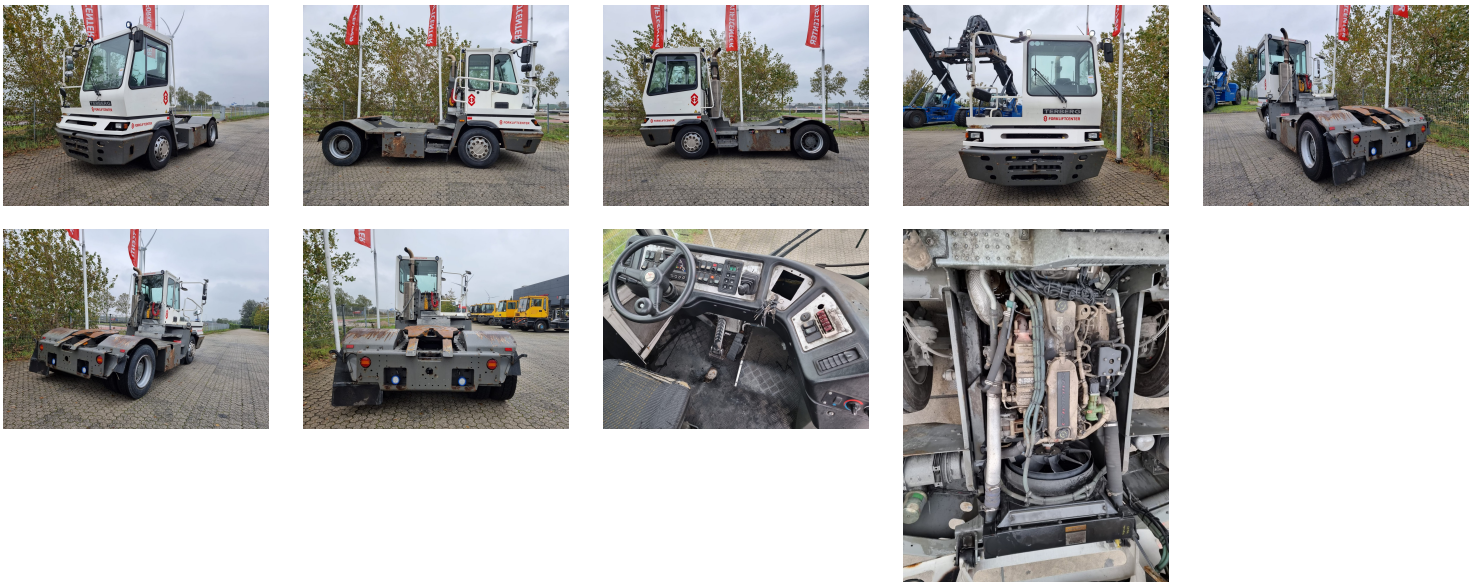

TERBERG YT182 Tow Tractor Yard

Ref.nr. :	880010256
Year	2015
Lifting capacity: :	27000kg
Hour meter reading :	8889 hrs
Engine :	DIESEL
Overall height:	2900 mm
Accessories:	AdBlue, Stage 3B, radio, full cabin, heater, street + working lights, beacon
Lifting height :	1000 mm
Mast type :	5th Wheel
Tires :	Air
Price:	ON REQUEST