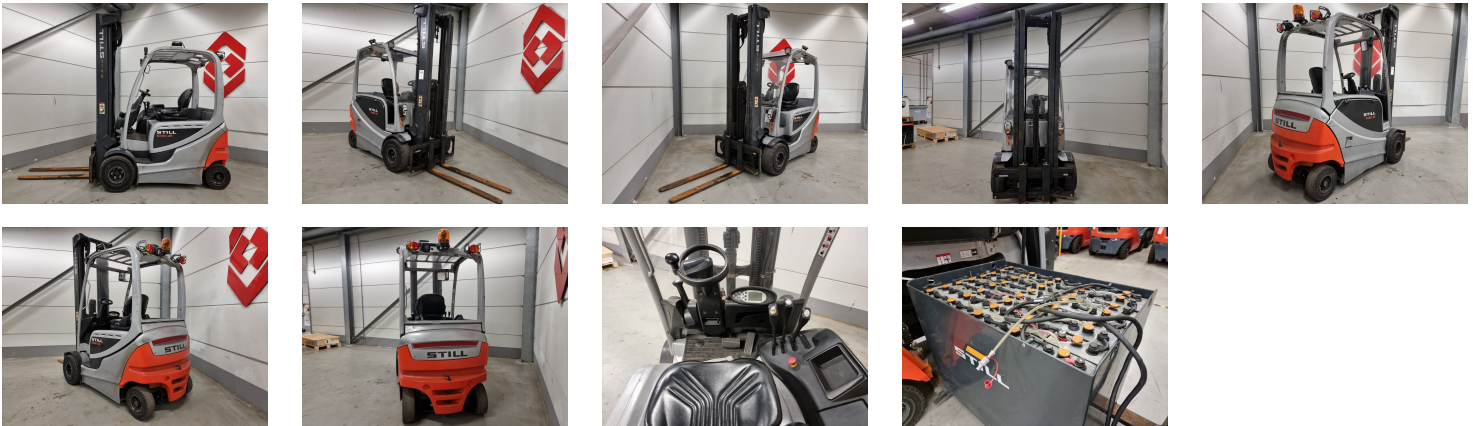

STILL RX 60-25 4 Whl Counterbalanced Forklift

Ref.nr. :	880009976
Year	2017
Lifting capacity: :	2500kg
Hour meter reading :	7713 hrs
Engine :	ELECTRIC
Load cntr of gravity:	500 mm
Overall height:	2700 mm
Fork length:	1200 mm
Accessories:	Integrated sideshift, street + working lights, beacon, bluespot
Lifting height :	6040 mm
Mast type :	Triplex
Tires :	Air
freelift	1900 mm
Price:	ON REQUEST