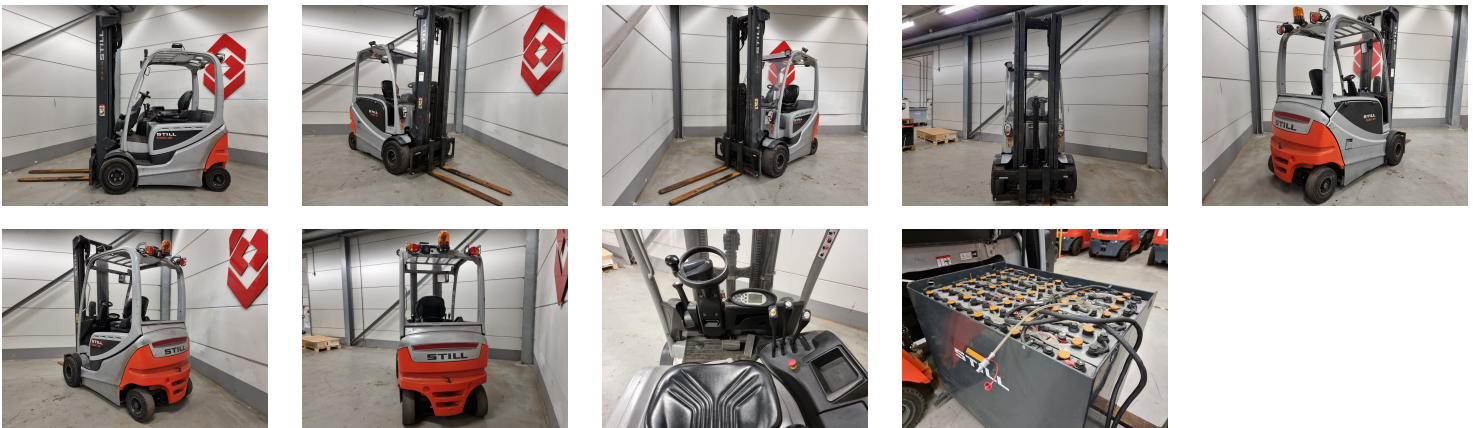

STILL RX 60-25 4 Whl Counterbalanced Forklift

Ref.nr. :	880009976
Year	2017
Lifting capacity: :	2500kg
Hour meter reading :	7713 hrs
Engine :	ELECTRIC
Load cntr of gravity:	500 mm
Overall height:	2700 mm
Fork length:	1200 mm
Accessories:	Integrated sideshift, street + working lights, beacon, bluespot
Lifting height :	6040 mm
Mast type :	Triplex
Tires :	Air
freelift	1900 mm
Price:	ON REQUEST