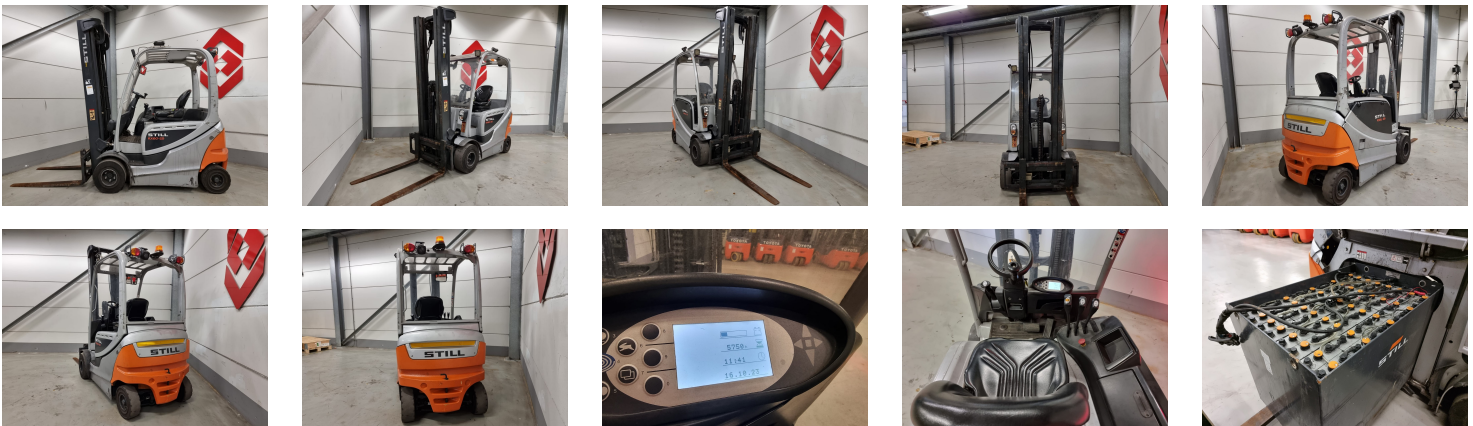

## STILL RX 60-25 4 Whl Counterbalanced Forklift

|                       |  |
|-----------------------|--|
| Ref.nr. :             | 880009968  |
| Year                  | 2017   |
| Lifting capacity :    | 2500kg   |
| Hour meter reading :  | 5750 hrs   |
| Engine :              | Electric   |
| Load cntr of gravity: | 500 mm   |
| Overall height:       | 2700 mm  |
| Fork length:          | 1200 mm  |
| Accessories:          | Integrated sideshift, Roof, working lights, beacon, bluespot |
| Lifting height :      | 6040 mm  |
| Mast type :           | Triplex  |
| Tires :               | SE   |
| freelift              | 1900 mm  |
| Price:                | ON REQUEST   |