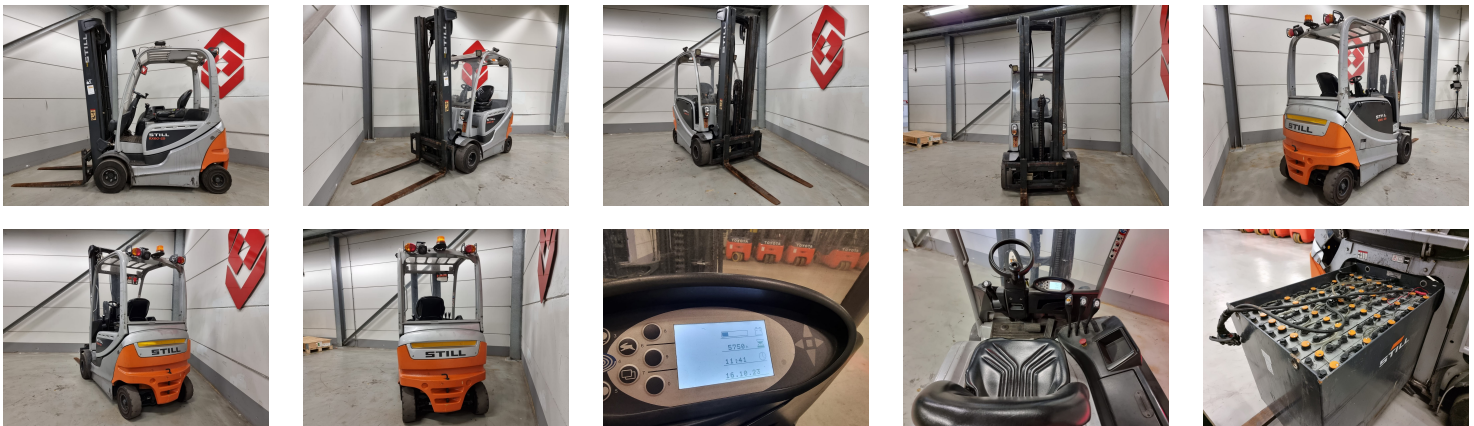

### STILL RX 60-25 4 Whl Counterbalanced Forklift

Ref.nr. :	880009968
Year	2017
Lifting capacity: :	2500kg
Hour meter reading :	5750 hrs
Engine :	Electric
Load cntr of gravity:	500 mm
Overall height:	2700 mm
Fork length:	1200 mm
Accessories:	Integrated sideshift, Roof, working lights, beacon, bluespot
Lifting height :	6040 mm
Mast type :	Triplex
Tires :	SE
freelift	1900 mm
Price:	ON REQUEST