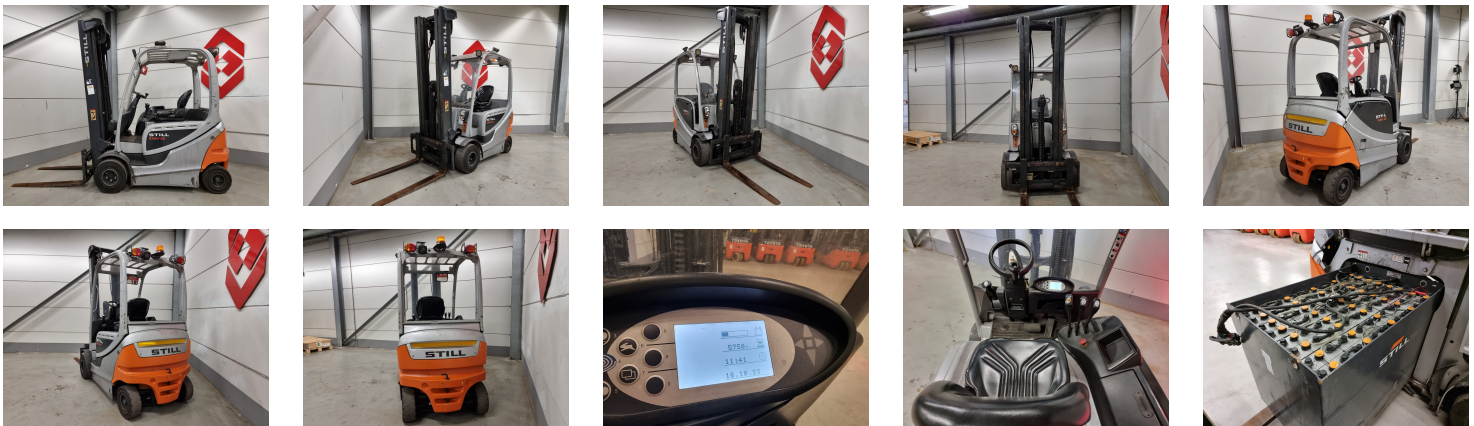

STILL R X60-25 4 Whl Counterbalanced Forklift

Ref.nr. :	880009968
Year	2017
Lifting capacity :	2500kg
Hour meter reading :	5750 hrs
Engine :	ELECTRIC
Load cntr of gravity:	500 mm
Overall height:	2700 mm
Fork length:	1200 mm
Accessories:	Integrated sideshift, Roof, working lights, beacon, bluespot
Lifting height :	6040 mm
Mast type :	Triplex
Tires :	SE
freelift	1900 mm
Price:	ON REQUEST