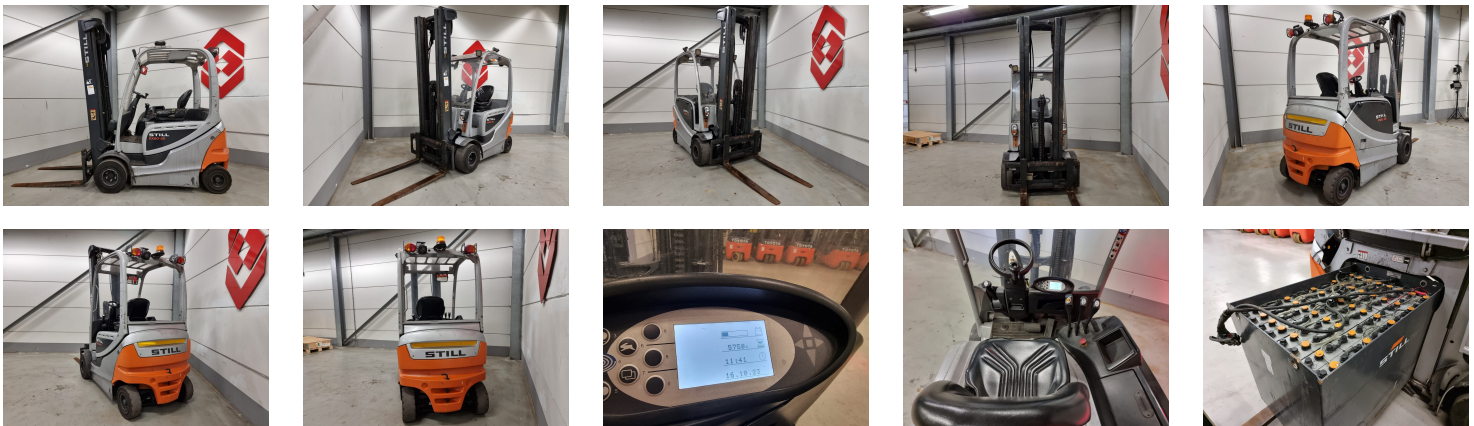

STILL RX 60-25 4 Whl Counterbalanced Forklift

Ref.nr. :	880009968
Year	2017
Lifting capacity :	2500kg
Hour meter reading :	5750 hrs
Engine :	Electric
Load cntr of gravity:	500 mm
Overall height:	2700 mm
Fork length:	1200 mm
Accessories:	Integrated sideshift, Roof, working lights, beacon, bluespot
Lifting height :	6040 mm
Mast type :	Triplex
Tires :	SE
freelift	1900 mm
Price:	ON REQUEST