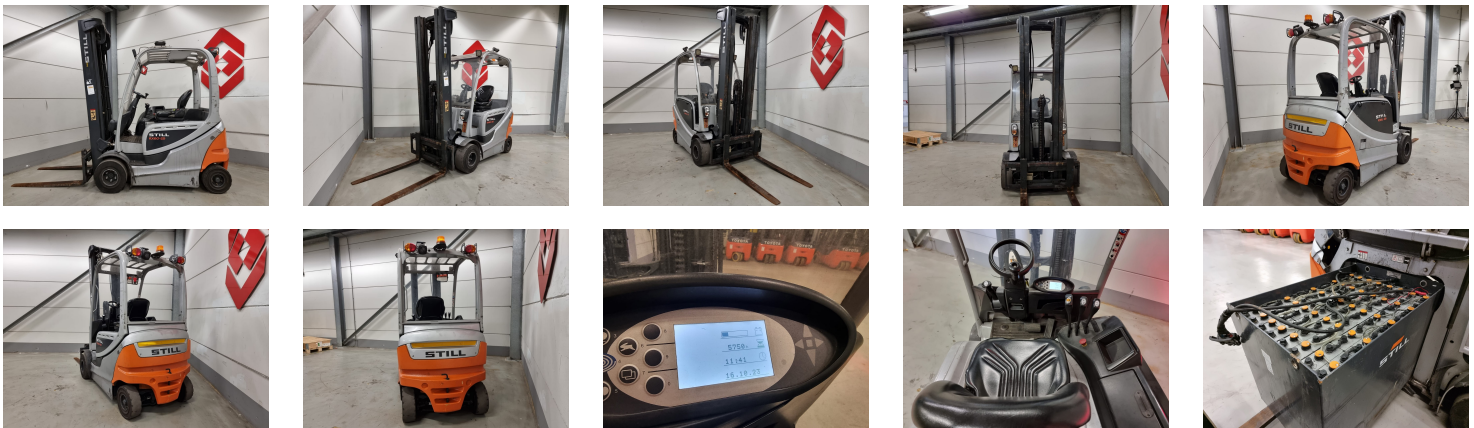

### STILL RX 60-25 4 Whl Counterbalanced Forklift

Ref.nr. :	880009968
Year	2017
Lifting capacity :	2500kg
Hour meter reading :	5750 hrs
Engine :	Electric
Load cntr of gravity:	500 mm
Overall height:	2700 mm
Fork length:	1200 mm
Accessories:	Integrated sideshift, Roof, working lights, beacon, bluespot
Lifting height :	6040 mm
Mast type :	Triplex
Tires :	SE
freelift	1900 mm
Price:	ON REQUEST