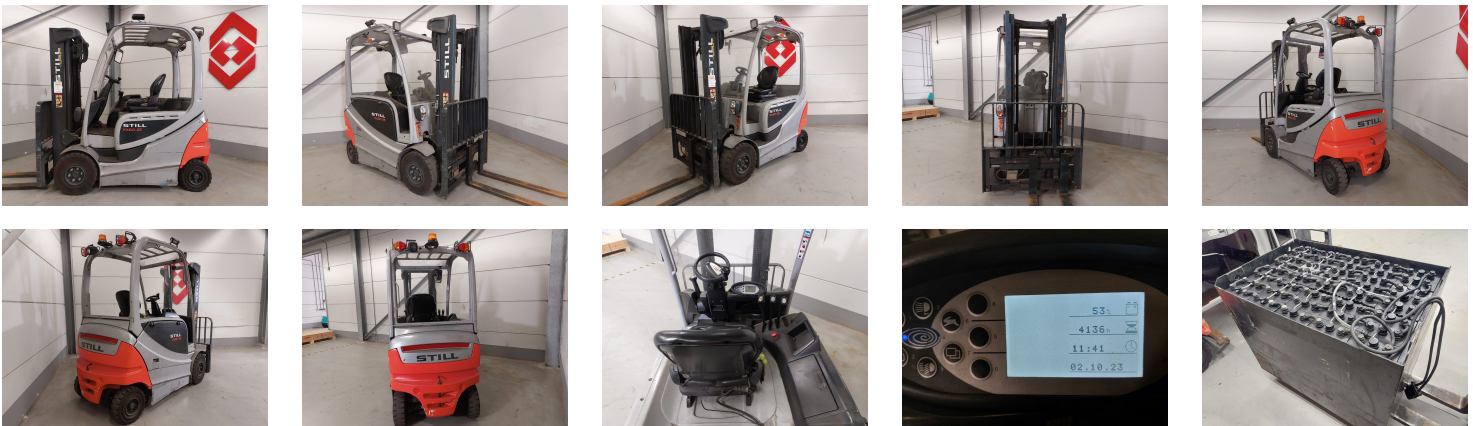

## STILL RX 60-25 4 Whl Counterbalanced Forklift

Ref.nr. :	880009972
Year	2017
Lifting capacity: :	2500kg
Hour meter reading :	4136 hrs
Engine :	ELECTRIC
Load cntr of gravity:	500 mm
Overall height:	2280 mm
Fork length:	1070 mm
Accessories:	Integrated sideshift, working lights, beacon, bluespot
Lifting height :	3000 mm
Mast type :	Duplex
Tires :	SE
Price:	ON REQUEST