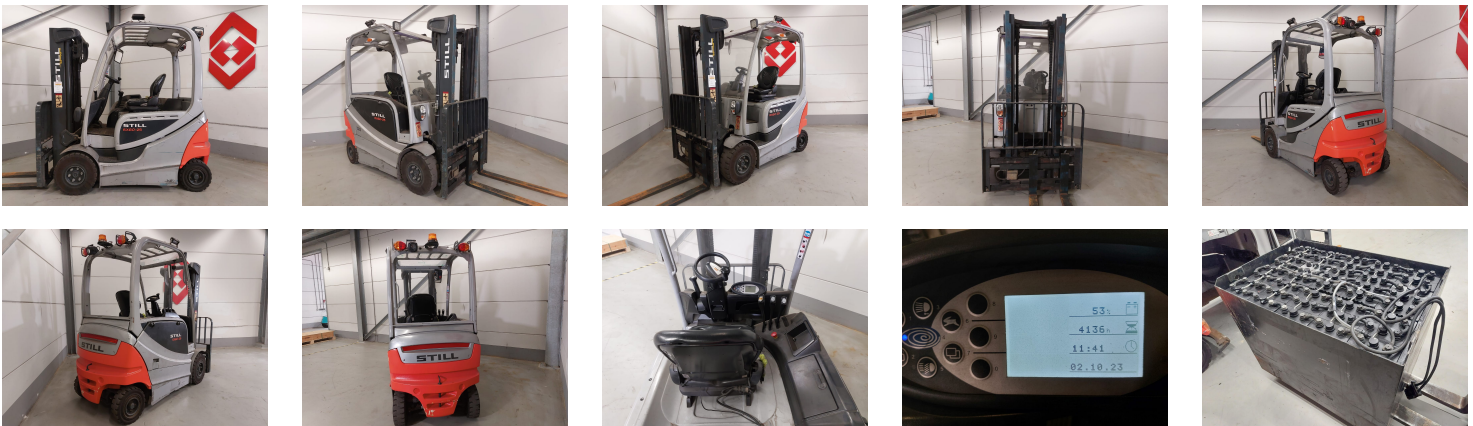

STILL RX 60-25 4 Whl Counterbalanced Forklift

Ref.nr. :	880009972
Year	2017
Lifting capacity: :	2500kg
Hour meter reading :	4136 hrs
Engine :	ELECTRIC
Load cntr of gravity:	500 mm
Overall height:	2280 mm
Fork length:	1070 mm
Accessories:	Integrated sideshift, working lights, beacon, bluespot
Lifting height :	3000 mm
Mast type :	Duplex
Tires :	SE
Price:	ON REQUEST