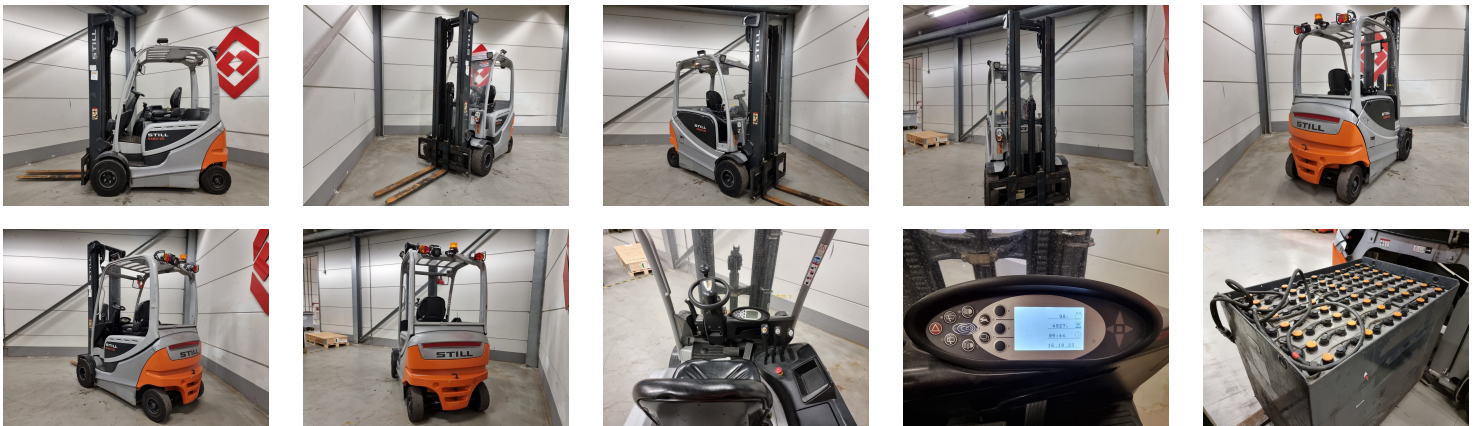

STILL RX 60-25 4 Whl Counterbalanced Forklift

Ref.nr. :	880009969
Year	2017
Lifting capacity :	2500kg
Hour meter reading :	4927 hrs
Engine :	ELECTRIC
Load cntr of gravity:	500 mm
Overall height:	2700 mm
Fork length:	1200 mm
Accessories:	Integrated sideshift, street + working lights, beacon, bluespot
Lifting height :	6040 mm
Mast type :	Triplex
Tires :	SE
freelift	1900 mm
Price:	ON REQUEST