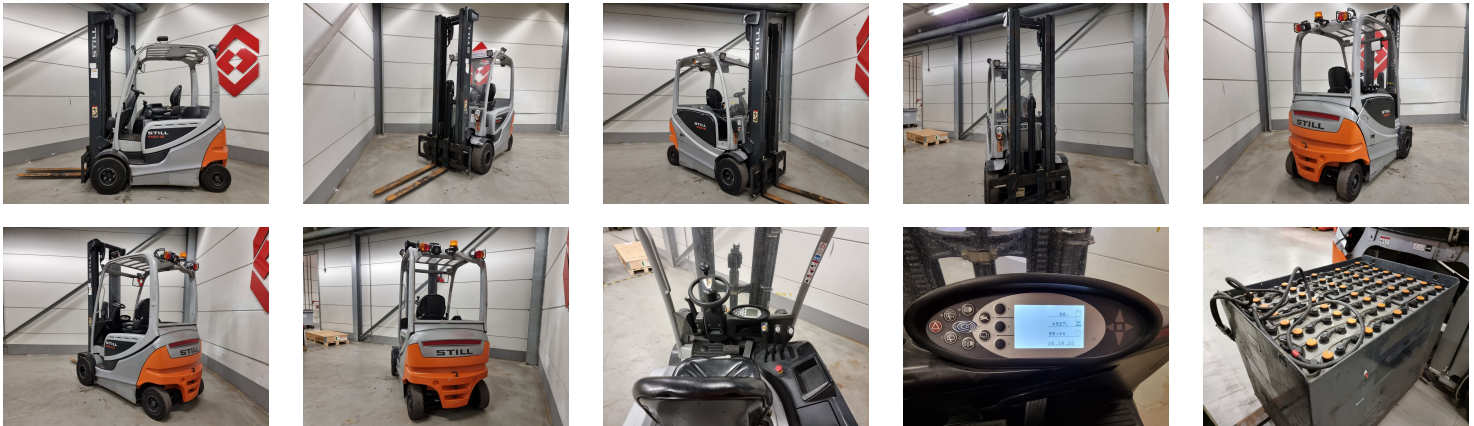

### STILL RX 60-25 4 Whl Counterbalanced Forklift

Ref.nr. :	880009969
Year	2017
Lifting capacity :	2500kg
Hour meter reading :	4927 hrs
Engine :	ELECTRIC
Load cntr of gravity:	500 mm
Overall height:	2700 mm
Fork length:	1200 mm
Accessories:	Integrated sideshift, street + working lights, beacon, bluespot
Lifting height :	6040 mm
Mast type :	Triplex
Tires :	SE
freelift	1900 mm
Price:	ON REQUEST