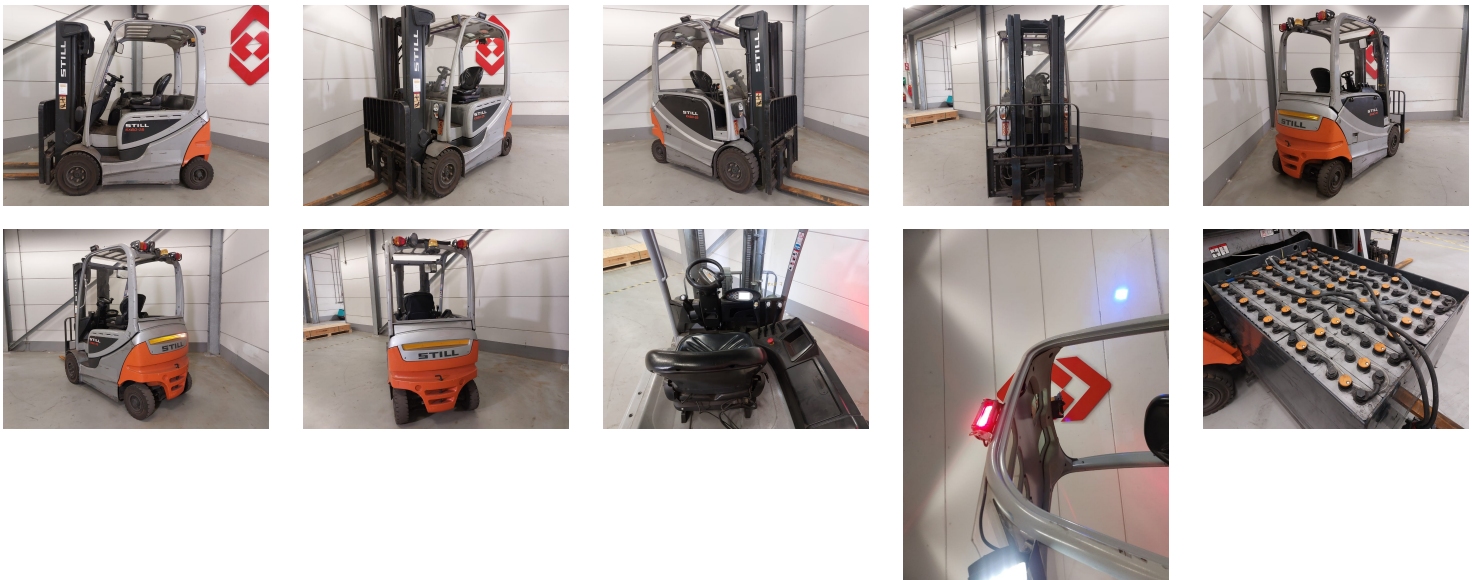

STILL RX 60-25 4 Whl Counterbalanced Forklift

Ref.nr. :	880009966
Year	2015
Lifting capacity: :	2500kg
Hour meter reading :	5737 hrs
Engine :	ELECTRIC
Load cntr of gravity:	500 mm
Overall height:	2260 mm
Fork length:	1200 mm
Accessories:	Sideshift, street + working lights, beacon, bluespot
Lifting height :	4700 mm
Mast type :	Triplex
Tires :	SE
freelift	1400 mm
Price:	ON REQUEST