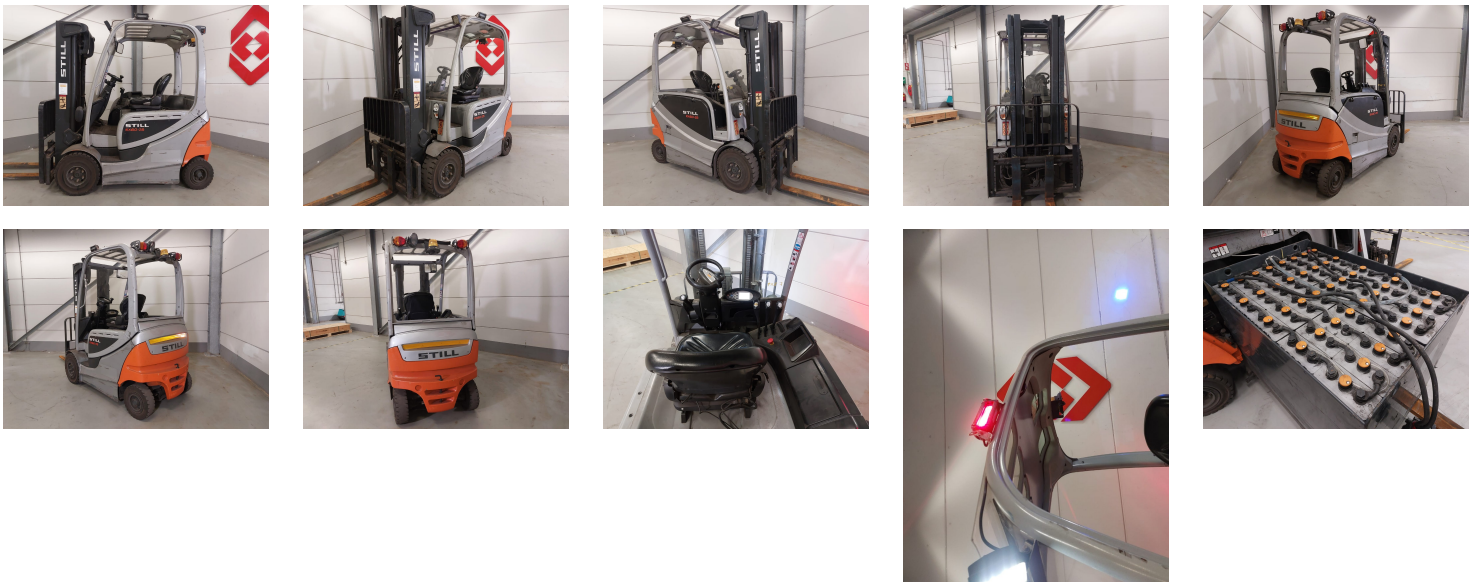

STILL RX 60-25 4 Whl Counterbalanced Forklift

Ref.nr. :	880009966
Year	2015
Lifting capacity: :	2500kg
Hour meter reading :	5737 hrs
Engine :	ELECTRIC
Load cntr of gravity:	500 mm
Overall height:	2260 mm
Fork length:	1200 mm
Accessories:	Sideshift, street + working lights, beacon, bluespot
Lifting height :	4700 mm
Mast type :	Triplex
Tires :	SE
freelift	1400 mm
Price:	ON REQUEST