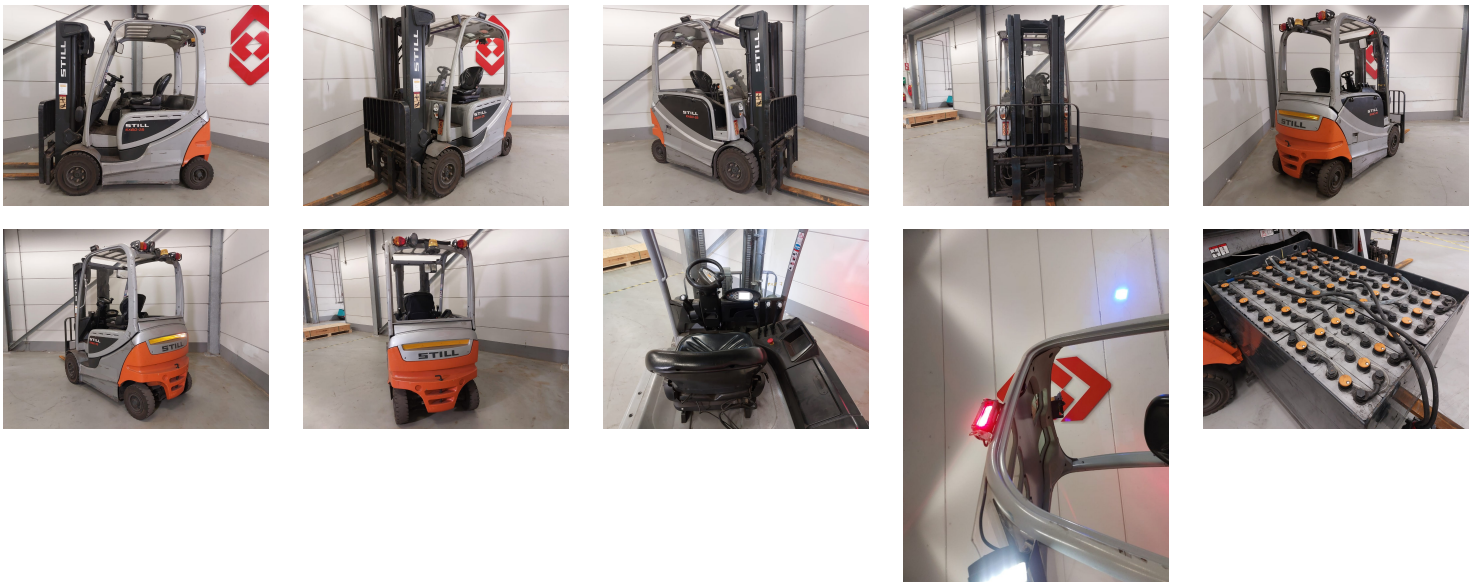

### STILL RX 60-25 4 Whl Counterbalanced Forklift

Ref.nr. :	880009966
Year	2015
Lifting capacity: :	2500kg
Hour meter reading :	5737 hrs
Engine :	ELECTRIC
Load cntr of gravity:	500 mm
Overall height:	2260 mm
Fork length:	1200 mm
Accessories:	Sideshift, street + working lights, beacon, bluespot
Lifting height :	4700 mm
Mast type :	Triplex
Tires :	SE
freelift	1400 mm
Price:	ON REQUEST