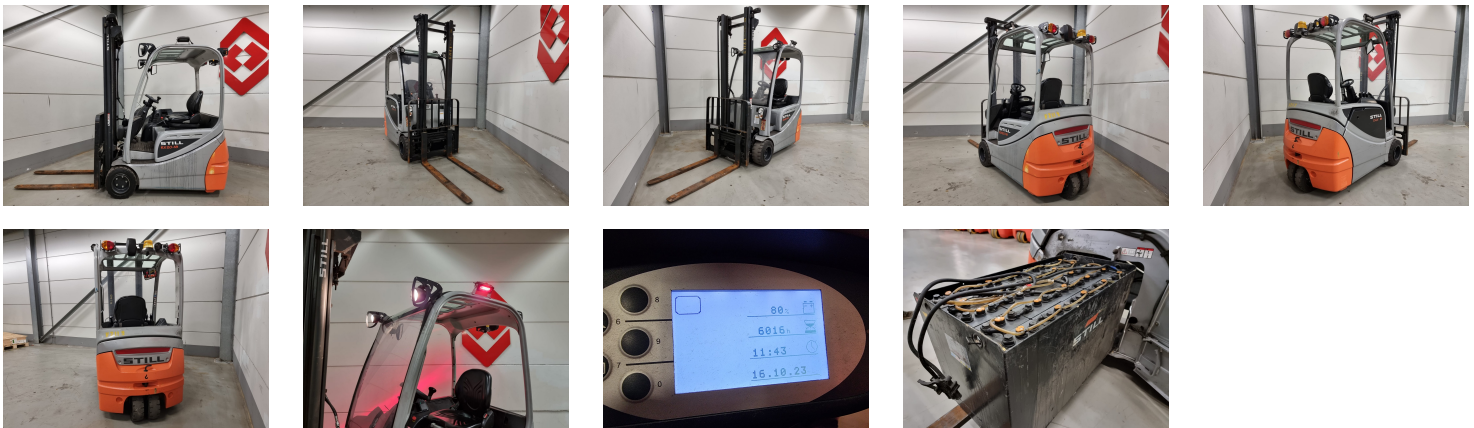

STILL RX 20-18 3 Whl Counterbalanced Forklift

Ref.nr. :	880009959
Year	2015
Lifting capacity :	1800kg
Hour meter reading :	6016 hrs
Engine :	ELECTRIC
Load cntr of gravity:	500 mm
Overall height:	2500 mm
Fork length:	1200 mm
Accessories:	Integrated sideshift, street + working lights, beacon, bluespot
Lifting height :	4000 mm
Mast type :	Duplex
Tires :	SE
Price:	ON REQUEST