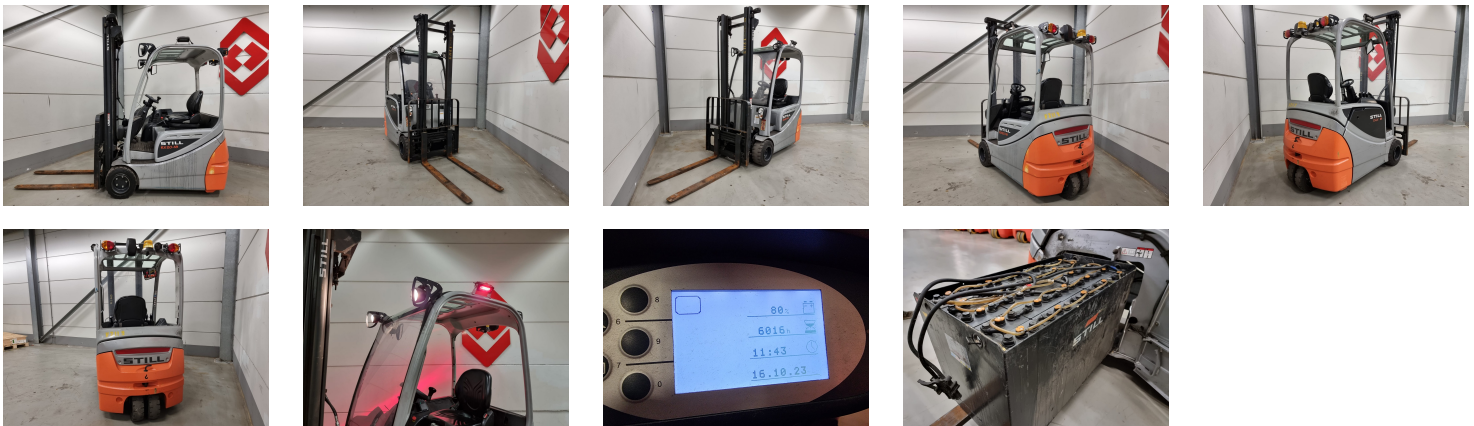

STILL RX 20-18 3 Whl Counterbalanced Forklift

Ref.nr. :	880009959
Year	2015
Lifting capacity :	1800kg
Hour meter reading :	6016 hrs
Engine :	ELECTRIC
Load cntr of gravity:	500 mm
Overall height:	2500 mm
Fork length:	1200 mm
Accessories:	Integrated sideshift, street + working lights, beacon, bluespot
Lifting height :	4000 mm
Mast type :	Duplex
Tires :	SE
Price:	ON REQUEST