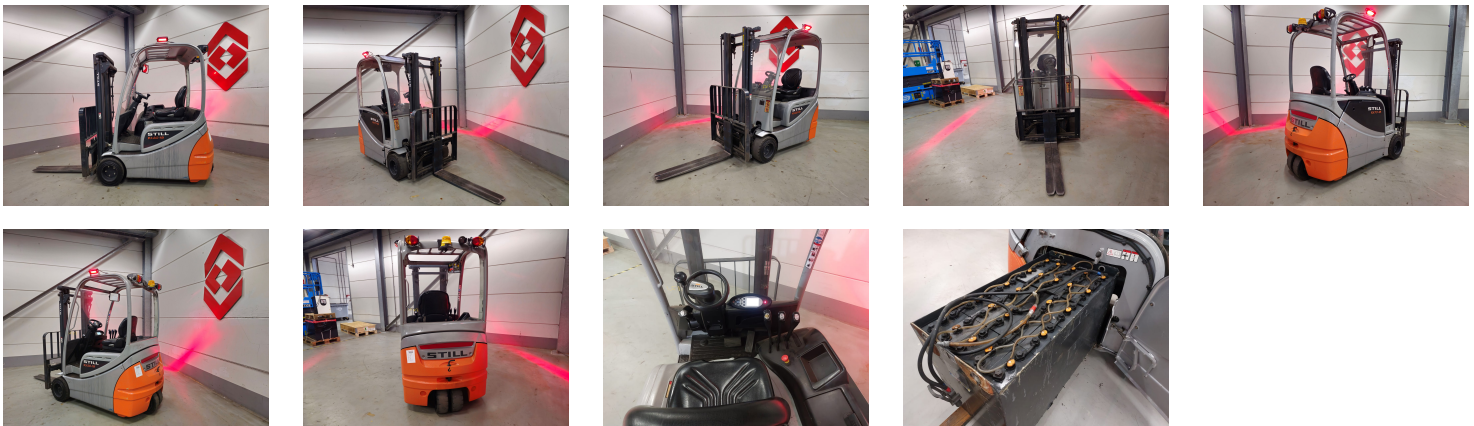

STILL RX 20-18 3 Whl Counterbalanced Forklift

Ref.nr. :	880009958
Year	2015
Lifting capacity: :	1800kg
Hour meter reading :	6492 hrs
Engine :	ELECTRIC
Load cntr of gravity:	500 mm
Overall height:	2160 mm
Fork length:	1100 mm
Accessories:	Siideshift, bluespot
Lifting height :	3050 mm
Mast type :	Duplex
Tires :	SE
Price:	ON REQUEST